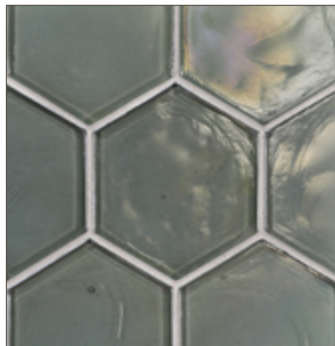

LUNADA
BAYTILE

Flux 4 inch Hexagonal • Pearl

- 11 colors / 3 patterns
- Sold individually
- Coordinating Glass Bars available

Crystal

Clear

Cayman Blue

Java Blue

Aqua Blue

Latte

Sage

Silver

Midnight Black

Cottage Blue

Banacha

LUNADA
BAYTILE

Flux 4 inch Hexagonal • Silk

- 11 colors / 3 patterns
- Sold individually
- Coordinating Glass Bars available

Crystal

Clear

Cayman Blue

Java Blue

Aqua Blue

Cottage Blue

Sage