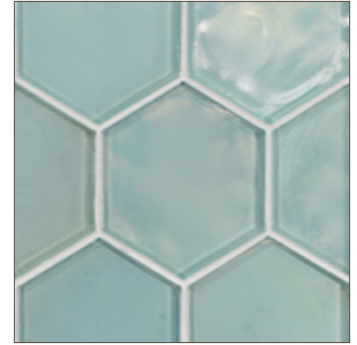

LUNADA
BAYTILE

Flux 4 inch Hexagonal • Pearl

- 11 colors / 3 patterns
- Sold individually
- Coordinating Glass Bars available

Crystal

Clear

Cayman Blue

Java Blue

Aqua Blue

Latte

Sage

Silver

Midnight Black

Cottage Blue

Banacha

LUNADA
BAYTILE

Flux 4 inch Hexagonal • Silk

- 11 colors / 3 patterns
- Sold individually
- Coordinating Glass Bars available

Crystal

Clear

Cayman Blue

Java Blue

Aqua Blue

Cottage Blue

Sage