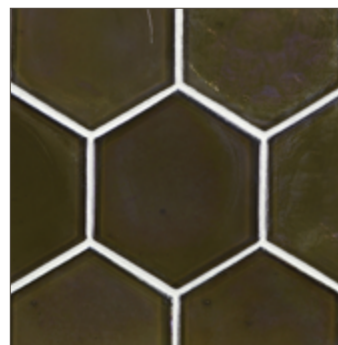

LUNADA
BAYTILE

Flux 4 inch Hexagonal • Pearl

- 11 colors / 3 patterns
- Sold individually
- Coordinating Glass Bars available

Crystal

Clear

Cayman Blue

Java Blue

Aqua Blue

Latte

Sage

Silver

Midnight Black

Cottage Blue

Banacha

LUNADA
BAYTILE

Flux 4 inch Hexagonal • Silk

- 11 colors / 3 patterns
- Sold individually
- Coordinating Glass Bars available

Crystal

Clear

Cayman Blue

Java Blue

Aqua Blue

Cottage Blue

Sage