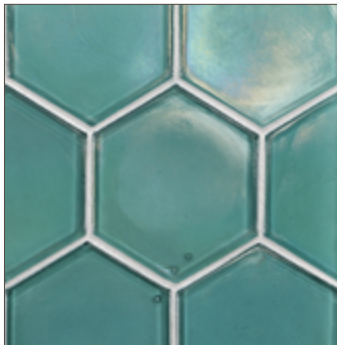

LUNADA
BAYTILE

Flux 4 inch Hexagonal • Pearl

- 11 colors / 3 patterns
- Sold individually
- Coordinating Glass Bars available

Crystal

Clear

Cayman Blue

Java Blue

Aqua Blue

Latte

Sage

Silver

Midnight Black

Cottage Blue

Banacha

LUNADA
BAYTILE

Flux 4 inch Hexagonal • Silk

- 11 colors / 3 patterns
- Sold individually
- Coordinating Glass Bars available

Crystal

Clear

Cayman Blue

Java Blue

Aqua Blue

Cottage Blue

Sage