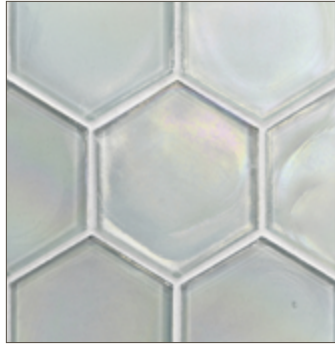

LUNADA
BAYTILE

Flux 4 inch Hexagonal • Pearl

- 11 colors / 3 patterns
- Sold individually
- Coordinating Glass Bars available

Crystal

Clear

Cayman Blue

Java Blue

Aqua Blue

Latte

Sage

Silver

Midnight Black

Cottage Blue

Banacha

LUNADA
BAYTILE

Flux 4 inch Hexagonal • Silk

- 11 colors / 3 patterns
- Sold individually
- Coordinating Glass Bars available

Crystal

Clear

Cayman Blue

Java Blue

Aqua Blue

Cottage Blue

Sage