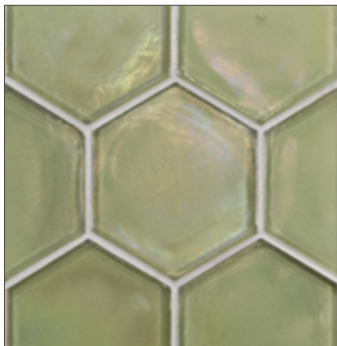

LUNADA
BAYTILE

Flux 4 inch Hexagonal • Pearl

- 11 colors / 3 patterns
- Sold individually
- Coordinating Glass Bars available

Crystal

Clear

Cayman Blue

Java Blue

Aqua Blue

Latte

Sage

Silver

Midnight Black

Cottage Blue

Banacha

LUNADA
BAYTILE

Flux 4 inch Hexagonal • Silk

- 11 colors / 3 patterns
- Sold individually
- Coordinating Glass Bars available

Crystal

Clear

Cayman Blue

Java Blue

Aqua Blue

Cottage Blue

Sage