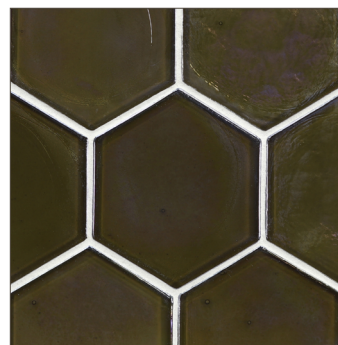

LUNADA
BAYTILE

Flux 4 inch Hexagonal • Pearl

- 11 colors / 3 patterns
- Sold individually
- Coordinating Glass Bars available

Crystal

Clear

Cayman Blue

Java Blue

Aqua Blue

Latte

Sage

Silver

Midnight Black

Cottage Blue

Banacha

LUNADA
BAYTILE

Flux 4 inch Hexagonal • Silk

- 11 colors / 3 patterns
- Sold individually
- Coordinating Glass Bars available

Crystal

Clear

Cayman Blue

Java Blue

Aqua Blue

Cottage Blue

Sage