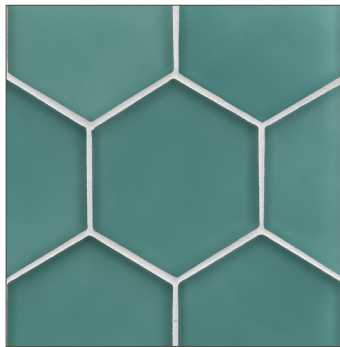

LUNADA
BAYTILE

Flux 4 inch Hexagonal • Pearl

- 11 colors / 3 patterns
- Sold individually
- Coordinating Glass Bars available

Crystal

Clear

Cayman Blue

Java Blue

Aqua Blue

Latte

Sage

Silver

Midnight Black

Cottage Blue

Banacha

LUNADA
BAYTILE

Flux 4 inch Hexagonal • Silk

- 11 colors / 3 patterns
- Sold individually
- Coordinating Glass Bars available

Crystal

Clear

Cayman Blue

Java Blue

Aqua Blue

Cottage Blue

Sage

Silver

Midnight Black

Latte

Banacha