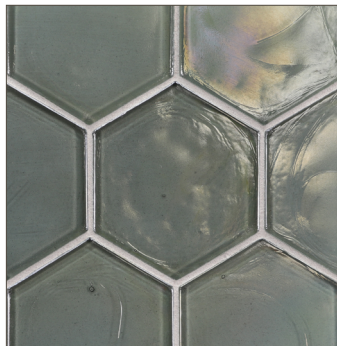

LUNADA
BAYTILE

Flux 4 inch Hexagonal • Pearl

- 11 colors / 3 patterns
- Sold individually
- Coordinating Glass Bars available

Crystal

Clear

Cayman Blue

Java Blue

Aqua Blue

Latte

Sage

Silver

Midnight Black

Cottage Blue

Banacha

LUNADA
BAYTILE

Flux 4 inch Hexagonal • Silk

- 11 colors / 3 patterns
- Sold individually
- Coordinating Glass Bars available

Crystal

Clear

Cayman Blue

Java Blue

Aqua Blue

Cottage Blue

Sage