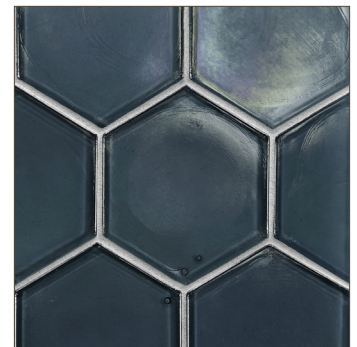

LUNADA
BAYTILE

Flux 4 inch Hexagonal • Pearl

- 11 colors / 3 patterns
- Sold individually
- Coordinating Glass Bars available

Crystal

Clear

Cayman Blue

Java Blue

Aqua Blue

Latte

Sage

Silver

Midnight Black

Cottage Blue

Banacha

LUNADA
BAYTILE

Flux 4 inch Hexagonal • Silk

- 11 colors / 3 patterns
- Sold individually
- Coordinating Glass Bars available

Crystal

Clear

Cayman Blue

Java Blue

Aqua Blue

Cottage Blue

Sage