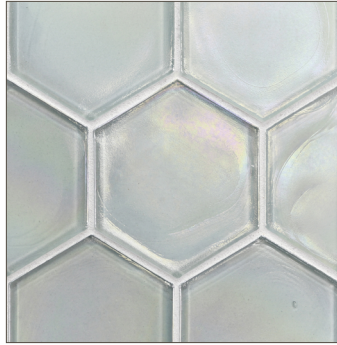

LUNADA
BAYTILE

Flux 4 inch Hexagonal • Pearl

- 11 colors / 3 patterns
- Sold individually
- Coordinating Glass Bars available

Crystal

Clear

Cayman Blue

Java Blue

Aqua Blue

Latte

Sage

Silver

Midnight Black

Cottage Blue

Banacha

LUNADA
BAYTILE

Flux 4 inch Hexagonal • Silk

- 11 colors / 3 patterns
- Sold individually
- Coordinating Glass Bars available

Crystal

Clear

Cayman Blue

Java Blue

Aqua Blue

Cottage Blue

Sage