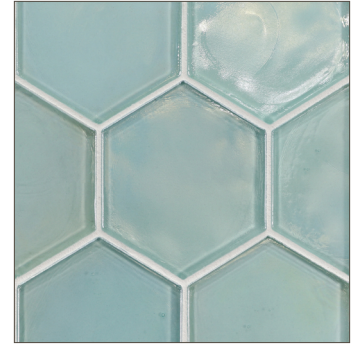

LUNADA
BAYTILE

Flux 4 inch Hexagonal • Pearl

- 11 colors / 3 patterns
- Sold individually
- Coordinating Glass Bars available

Crystal

Clear

Cayman Blue

Java Blue

Aqua Blue

Latte

Sage

Silver

Midnight Black

Cottage Blue

Banacha

LUNADA
BAYTILE

Flux 4 inch Hexagonal • Silk

- 11 colors / 3 patterns
- Sold individually
- Coordinating Glass Bars available

Crystal

Clear

Cayman Blue

Java Blue

Aqua Blue

Cottage Blue

Sage