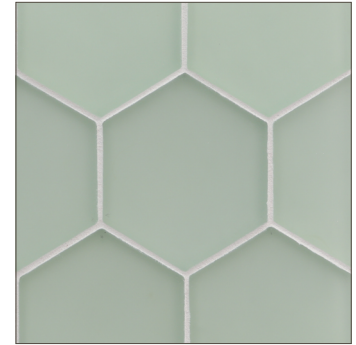

LUNADA
BAYTILE

Flux 4 inch Hexagonal • Pearl

- 11 colors / 3 patterns
- Sold individually
- Coordinating Glass Bars available

Crystal

Clear

Cayman Blue

Java Blue

Aqua Blue

Latte

Sage

Silver

Midnight Black

Cottage Blue

Banacha

LUNADA
BAYTILE

Flux 4 inch Hexagonal • Silk

- 11 colors / 3 patterns
- Sold individually
- Coordinating Glass Bars available

Crystal

Clear

Cayman Blue

Java Blue

Aqua Blue

Cottage Blue

Sage