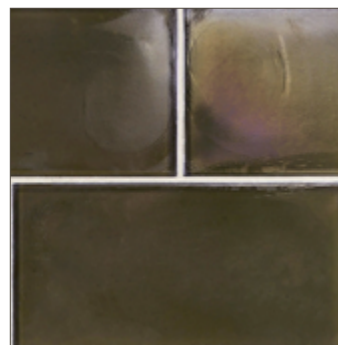

LUNADA
BAYTILE

Flux 4 x 8 • Pearl

- 11 colors / 3 patterns
- Sold individually
- Coordinating Glass Bars available

Crystal

Clear

Cayman Blue

Java Blue

Aqua Blue

Cottage Blue

Sage

Silver

Midnight Black

Latte

Banacha

LUNADA
BAYTILE

Flux 4 x 8 • Silk

- 11 colors / 3 patterns
- Sold individually
- Coordinating Glass Bars available

Crystal

Clear

Cayman Blue

Java Blue

Aqua Blue

Cottage Blue

Sage