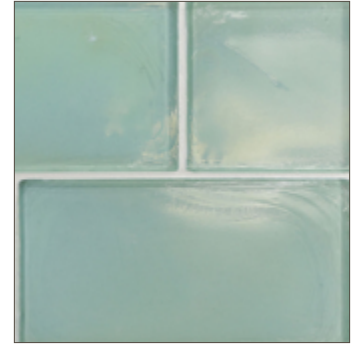

LUNADA
BAYTILE

Flux 4 x 8 • Pearl

- 11 colors / 3 patterns
- Sold individually
- Coordinating Glass Bars available

Crystal

Clear

Cayman Blue

Java Blue

Aqua Blue

Cottage Blue

Sage

Silver

Midnight Black

Latte

Banacha

LUNADA
BAYTILE

Flux 4 x 8 • Silk

- 11 colors / 3 patterns
- Sold individually
- Coordinating Glass Bars available

Crystal

Clear

Cayman Blue

Java Blue

Aqua Blue

Cottage Blue

Sage