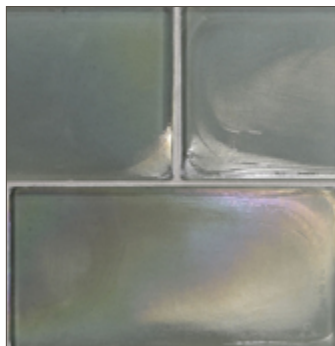

LUNADA
BAYTILE

Flux 4 x 8 • Pearl

- 11 colors / 3 patterns
- Sold individually
- Coordinating Glass Bars available

Crystal

Clear

Cayman Blue

Java Blue

Aqua Blue

Cottage Blue

Sage

Silver

Midnight Black

Latte

Banacha

LUNADA
BAYTILE

Flux 4 x 8 • Silk

- 11 colors / 3 patterns
- Sold individually
- Coordinating Glass Bars available

Crystal

Clear

Cayman Blue

Java Blue

Aqua Blue

Cottage Blue

Sage