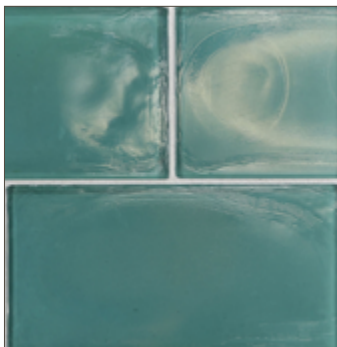

LUNADA
BAYTILE

Flux 4 x 8 • Pearl

- 11 colors / 3 patterns
- Sold individually
- Coordinating Glass Bars available

Crystal

Clear

Cayman Blue

Java Blue

Aqua Blue

Cottage Blue

Sage

Silver

Midnight Black

Latte

Banacha

LUNADA
BAYTILE

Flux 4 x 8 • Silk

- 11 colors / 3 patterns
- Sold individually
- Coordinating Glass Bars available

Crystal

Clear

Cayman Blue

Java Blue

Aqua Blue

Cottage Blue

Sage