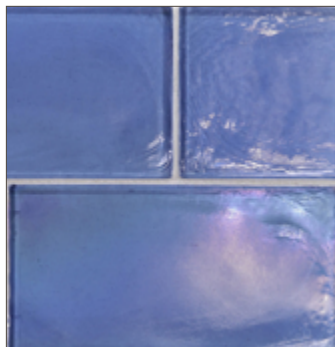

LUNADA
BAYTILE

Flux 4 x 8 • Pearl

- 11 colors / 3 patterns
- Sold individually
- Coordinating Glass Bars available

Crystal

Clear

Cayman Blue

Java Blue

Aqua Blue

Cottage Blue

Sage

Silver

Midnight Black

Latte

Banacha

LUNADA
BAYTILE

Flux 4 x 8 • Silk

- 11 colors / 3 patterns
- Sold individually
- Coordinating Glass Bars available

Crystal

Clear

Cayman Blue

Java Blue

Aqua Blue

Cottage Blue

Sage