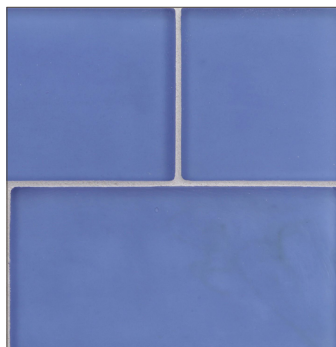

LUNADA
BAYTILE

Flux 4 x 8 • Pearl

- 11 colors / 3 patterns
- Sold individually
- Coordinating Glass Bars available

Crystal

Clear

Cayman Blue

Java Blue

Aqua Blue

Cottage Blue

Sage

Silver

Midnight Black

Latte

Banacha

LUNADA
BAYTILE

Flux 4 x 8 • Silk

- 11 colors / 3 patterns
- Sold individually
- Coordinating Glass Bars available

Crystal

Clear

Cayman Blue

Java Blue

Aqua Blue

Cottage Blue

Sage