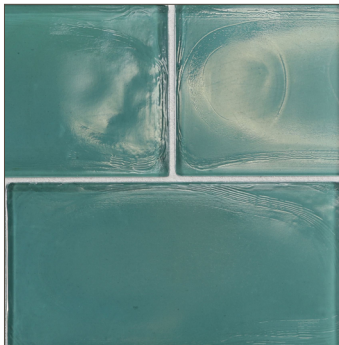

LUNADA
BAYTILE

Flux 4 x 8 • Pearl

- 11 colors / 3 patterns
- Sold individually
- Coordinating Glass Bars available

Crystal

Clear

Cayman Blue

Java Blue

Aqua Blue

Cottage Blue

Sage

Silver

Midnight Black

Latte

Banacha

LUNADA
BAYTILE

Flux 4 x 8 • Silk

- 11 colors / 3 patterns
- Sold individually
- Coordinating Glass Bars available

Crystal

Clear

Cayman Blue

Java Blue

Aqua Blue

Cottage Blue

Sage