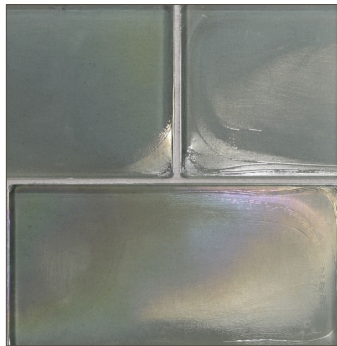

LUNADA
BAYTILE

Flux 4 x 8 • Pearl

- 11 colors / 3 patterns
- Sold individually
- Coordinating Glass Bars available

Crystal

Clear

Cayman Blue

Java Blue

Aqua Blue

Cottage Blue

Sage

Silver

Midnight Black

Latte

Banacha

LUNADA
BAYTILE

Flux 4 x 8 • Silk

- 11 colors / 3 patterns
- Sold individually
- Coordinating Glass Bars available

Crystal

Clear

Cayman Blue

Java Blue

Aqua Blue

Cottage Blue

Sage