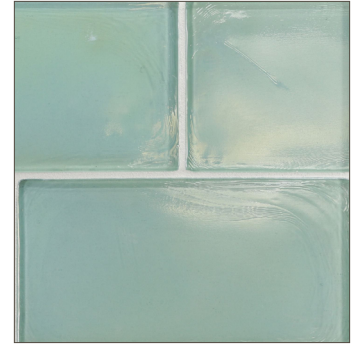

LUNADA
BAYTILE

Flux 4 x 8 • Pearl

- 11 colors / 3 patterns
- Sold individually
- Coordinating Glass Bars available

Crystal

Clear

Cayman Blue

Java Blue

Aqua Blue

Cottage Blue

Sage

Silver

Midnight Black

Latte

Banacha

LUNADA
BAYTILE

Flux 4 x 8 • Silk

- 11 colors / 3 patterns
- Sold individually
- Coordinating Glass Bars available

Crystal

Clear

Cayman Blue

Java Blue

Aqua Blue

Cottage Blue

Sage