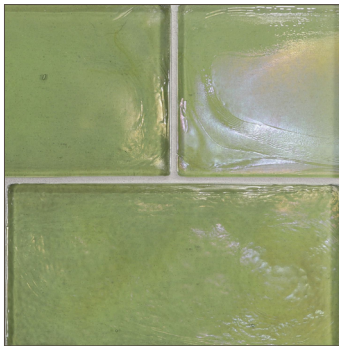

LUNADA
BAYTILE

Flux 4 x 8 • Pearl

- 11 colors / 3 patterns
- Sold individually
- Coordinating Glass Bars available

Crystal

Clear

Cayman Blue

Java Blue

Aqua Blue

Cottage Blue

Sage

Silver

Midnight Black

Latte

Banacha

LUNADA
BAYTILE

Flux 4 x 8 • Silk

- 11 colors / 3 patterns
- Sold individually
- Coordinating Glass Bars available

Crystal

Clear

Cayman Blue

Java Blue

Aqua Blue

Cottage Blue

Sage