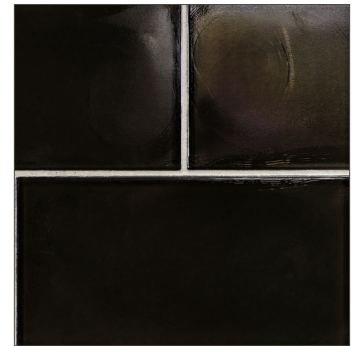

LUNADA
BAYTILE

Flux 4 x 8 • Pearl

- 11 colors / 3 patterns
- Sold individually
- Coordinating Glass Bars available

Crystal

Clear

Cayman Blue

Java Blue

Aqua Blue

Cottage Blue

Sage

Silver

Midnight Black

Latte

Banacha

LUNADA
BAYTILE

Flux 4 x 8 • Silk

- 11 colors / 3 patterns
- Sold individually
- Coordinating Glass Bars available

Crystal

Clear

Cayman Blue

Java Blue

Aqua Blue

Cottage Blue

Sage

Silver

Midnight Black

Latte

Banacha