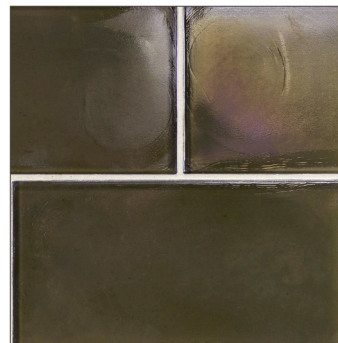

LUNADA
BAYTILE

Flux 4 x 8 • Pearl

- 11 colors / 3 patterns
- Sold individually
- Coordinating Glass Bars available

Crystal

Clear

Cayman Blue

Java Blue

Aqua Blue

Cottage Blue

Sage

Silver

Midnight Black

Latte

Banacha

LUNADA
BAYTILE

Flux 4 x 8 • Silk

- 11 colors / 3 patterns
- Sold individually
- Coordinating Glass Bars available

Crystal

Clear

Cayman Blue

Java Blue

Aqua Blue

Cottage Blue

Sage