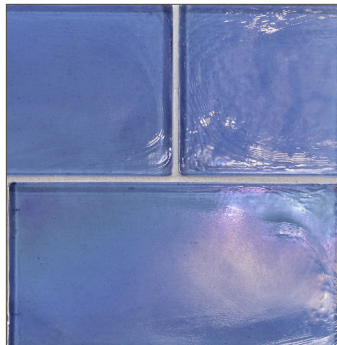

LUNADA
BAYTILE

Flux 4 x 8 • Pearl

- 11 colors / 3 patterns
- Sold individually
- Coordinating Glass Bars available

Crystal

Clear

Cayman Blue

Java Blue

Aqua Blue

Cottage Blue

Sage

Silver

Midnight Black

Latte

Banacha

LUNADA
BAYTILE

Flux 4 x 8 • Silk

- 11 colors / 3 patterns
- Sold individually
- Coordinating Glass Bars available

Crystal

Clear

Cayman Blue

Java Blue

Aqua Blue

Cottage Blue

Sage