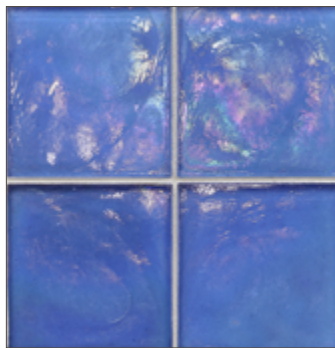

LUNADA
BAYTILE

Flux 4 x 4 • Pearl

- 11 colors / 3 patterns
- Sold individually
- Coordinating Glass Bars available

Crystal

Clear

Cayman Blue

Java Blue

Aqua Blue

Cottage Blue

Sage

Silver

Midnight Black

Latte

Banacha

LUNADA
BAYTILE

Flux 4 x 4 • Silk

- 11 colors / 3 patterns
- Sold individually
- Coordinating Glass Bars available

Crystal

Clear

Cayman Blue

Java Blue

Aqua Blue

Cottage Blue

Sage

Silver

Midnight Black

Latte

Banacha