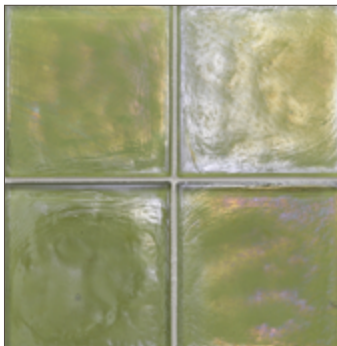

LUNADA
BAYTILE

Flux 4 x 4 • Pearl

- 11 colors / 3 patterns
- Sold individually
- Coordinating Glass Bars available

Crystal

Clear

Cayman Blue

Java Blue

Aqua Blue

Cottage Blue

Sage

Silver

Midnight Black

Latte

Banacha

LUNADA
BAYTILE

Flux 4 x 4 • Silk

- 11 colors / 3 patterns
- Sold individually
- Coordinating Glass Bars available

Crystal

Clear

Cayman Blue

Java Blue

Aqua Blue

Cottage Blue

Sage