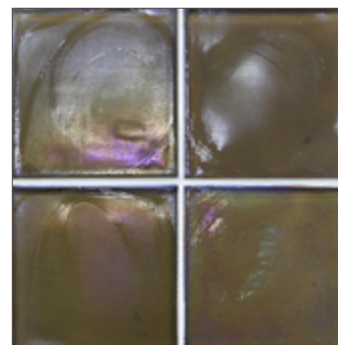

LUNADA
BAYTILE

Flux 4 x 4 • Pearl

- 11 colors / 3 patterns
- Sold individually
- Coordinating Glass Bars available

Crystal

Clear

Cayman Blue

Java Blue

Aqua Blue

Cottage Blue

Sage

Silver

Midnight Black

Latte

Banacha

LUNADA
BAYTILE

Flux 4 x 4 • Silk

- 11 colors / 3 patterns
- Sold individually
- Coordinating Glass Bars available

Crystal

Clear

Cayman Blue

Java Blue

Aqua Blue

Cottage Blue

Sage