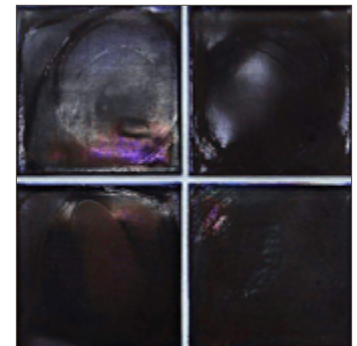

LUNADA
BAYTILE

Flux 4 x 4 • Pearl

- 11 colors / 3 patterns
- Sold individually
- Coordinating Glass Bars available

Crystal

Clear

Cayman Blue

Java Blue

Aqua Blue

Cottage Blue

Sage

Silver

Midnight Black

Latte

Banacha

LUNADA
BAYTILE

Flux 4 x 4 • Silk

- 11 colors / 3 patterns
- Sold individually
- Coordinating Glass Bars available

Crystal

Clear

Cayman Blue

Java Blue

Aqua Blue

Cottage Blue

Sage