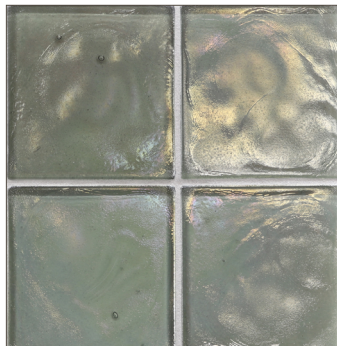

LUNADA
BAYTILE

Flux 4 x 4 • Pearl

- 11 colors / 3 patterns
- Sold individually
- Coordinating Glass Bars available

Crystal

Clear

Cayman Blue

Java Blue

Aqua Blue

Cottage Blue

Sage

Silver

Midnight Black

Latte

Banacha

LUNADA
BAYTILE

Flux 4 x 4 • Silk

- 11 colors / 3 patterns
- Sold individually
- Coordinating Glass Bars available

Crystal

Clear

Cayman Blue

Java Blue

Aqua Blue

Cottage Blue

Sage

Silver

Midnight Black

Latte

Banacha