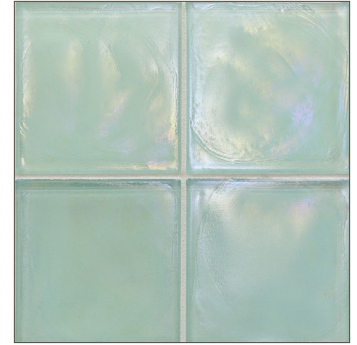

LUNADA
BAYTILE

Flux 4 x 4 • Pearl

- 11 colors / 3 patterns
- Sold individually
- Coordinating Glass Bars available

Crystal

Clear

Cayman Blue

Java Blue

Aqua Blue

Cottage Blue

Sage

Silver

Midnight Black

Latte

Banacha

LUNADA
BAYTILE

Flux 4 x 4 • Silk

- 11 colors / 3 patterns
- Sold individually
- Coordinating Glass Bars available

Crystal

Clear

Cayman Blue

Java Blue

Aqua Blue

Cottage Blue

Sage