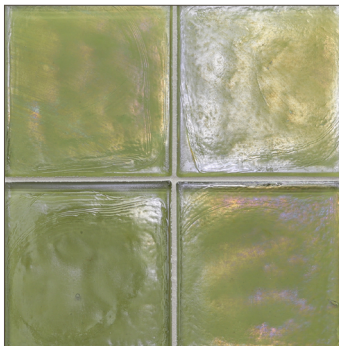

LUNADA
BAYTILE

Flux 4 x 4 • Pearl

- 11 colors / 3 patterns
- Sold individually
- Coordinating Glass Bars available

Crystal

Clear

Cayman Blue

Java Blue

Aqua Blue

Cottage Blue

Sage

Silver

Midnight Black

Latte

Banacha

LUNADA
BAYTILE

Flux 4 x 4 • Silk

- 11 colors / 3 patterns
- Sold individually
- Coordinating Glass Bars available

Crystal

Clear

Cayman Blue

Java Blue

Aqua Blue

Cottage Blue

Sage