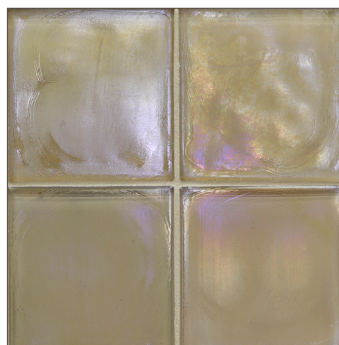

LUNADA
BAYTILE

Flux 4 x 4 • Pearl

- 11 colors / 3 patterns
- Sold individually
- Coordinating Glass Bars available

Crystal

Clear

Cayman Blue

Java Blue

Aqua Blue

Cottage Blue

Sage

Silver

Midnight Black

Latte

Banacha

LUNADA
BAYTILE

Flux 4 x 4 • Silk

- 11 colors / 3 patterns
- Sold individually
- Coordinating Glass Bars available

Crystal

Clear

Cayman Blue

Java Blue

Aqua Blue

Cottage Blue

Sage