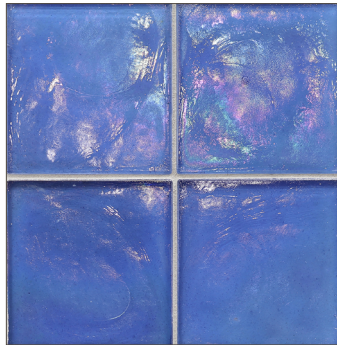

LUNADA
BAYTILE

Flux 4 x 4 • Pearl

- 11 colors / 3 patterns
- Sold individually
- Coordinating Glass Bars available

Crystal

Clear

Cayman Blue

Java Blue

Aqua Blue

Cottage Blue

Sage

Silver

Midnight Black

Latte

Banacha

LUNADA
BAYTILE

Flux 4 x 4 • Silk

- 11 colors / 3 patterns
- Sold individually
- Coordinating Glass Bars available

Crystal

Clear

Cayman Blue

Java Blue

Aqua Blue

Cottage Blue

Sage