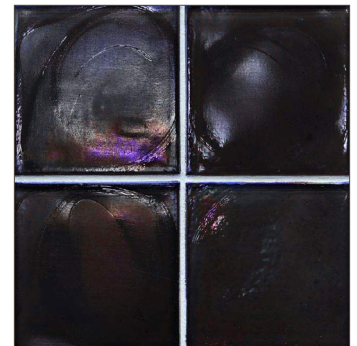

LUNADA
BAYTILE

Flux 4 x 4 • Pearl

- 11 colors / 3 patterns
- Sold individually
- Coordinating Glass Bars available

Crystal

Clear

Cayman Blue

Java Blue

Aqua Blue

Cottage Blue

Sage

Silver

Midnight Black

Latte

Banacha

LUNADA
BAYTILE

Flux 4 x 4 • Silk

- 11 colors / 3 patterns
- Sold individually
- Coordinating Glass Bars available

Crystal

Clear

Cayman Blue

Java Blue

Aqua Blue

Cottage Blue

Sage