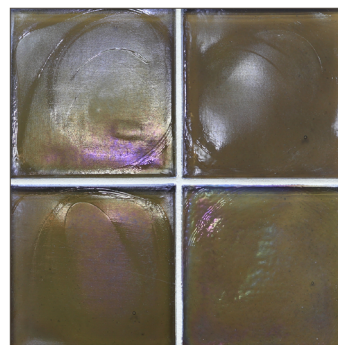

LUNADA
BAYTILE

Flux 4 x 4 • Pearl

- 11 colors / 3 patterns
- Sold individually
- Coordinating Glass Bars available

Crystal

Clear

Cayman Blue

Java Blue

Aqua Blue

Cottage Blue

Sage

Silver

Midnight Black

Latte

Banacha

LUNADA
BAYTILE

Flux 4 x 4 • Silk

- 11 colors / 3 patterns
- Sold individually
- Coordinating Glass Bars available

Crystal

Clear

Cayman Blue

Java Blue

Aqua Blue

Cottage Blue

Sage

Silver

Midnight Black

Latte

Banacha