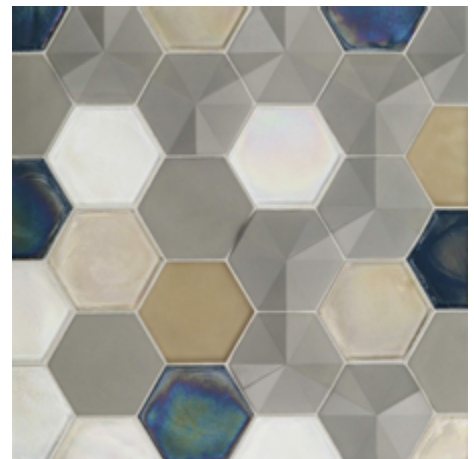

4" Hex in single color  
*Color shown: Sea Salt*

Fanfare Hex in single color  
*Color shown: Sea Salt*

Random mix of Fanfare Hex and 4"  
Hex in single color  
*Color shown: Stoneware*

4" Hex in color blend  
*Colors shown: Ginkgo, Green Tea, Sea Salt, Soho*

Fanfare Hex and 4" Hex in rosette  
pattern, single color  
*Color shown: Grayce*

Fanfare Hex in Triangulate Hexagon  
pattern, single color  
*Color shown: Steel*

Random blend of 4" Hex and Fan-  
fare Hex in multiple colors  
*Colors shown: Grey Matter, Soho, Urban Mist*

Fanfare Hex in rosette pattern with  
Old Fashioned glass  
*Colors shown: Grayce with Cottage Blue Pearl*

Random mix of Fanfare Hex, 4" Hex and  
Old Fashioned glass in multiple colors  
*Colors shown: Stoneware with Crystal, Cottage Blue, Latte*