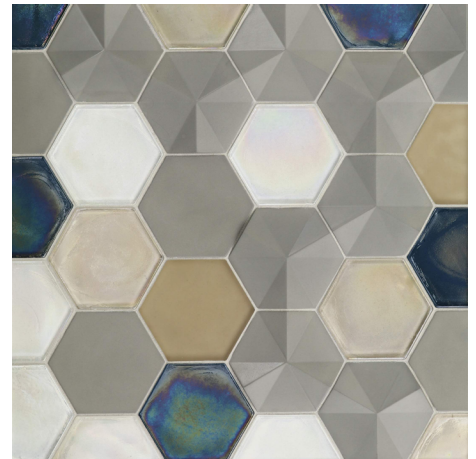

4" Hex in single color  
*Color shown: Sea Salt*

Fanfare Hex in single color  
*Color shown: Sea Salt*

Random mix of Fanfare Hex and 4"  
Hex in single color  
*Color shown: Stoneware*

4" Hex in color blend  
*Colors shown: Ginkgo, Green Tea, Sea Salt, Soho*

Fanfare Hex and 4" Hex in rosette  
pattern, single color  
*Color shown: Grayce*

Fanfare Hex in Triangulate Hexagon  
pattern, single color  
*Color shown: Steel*

Random blend of 4" Hex and Fan-  
fare Hex in multiple colors  
*Colors shown: Grey Matter, Soho, Urban Mist*

Fanfare Hex in rosette pattern with  
Old Fashioned glass  
*Colors shown: Grayce with Cottage Blue Pearl*

Random mix of Fanfare Hex, 4" Hex and  
Old Fashioned glass in multiple colors  
*Colors shown: Stoneware with Crystal, Cottage Blue, Latte*