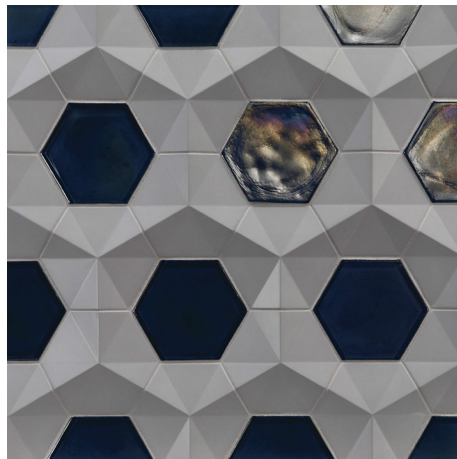

4" Hex in single color  
*Color shown: Sea Salt*

Fanfare Hex in single color  
*Color shown: Sea Salt*

Random mix of Fanfare Hex and 4"  
Hex in single color  
*Color shown: Stoneware*

4" Hex in color blend  
*Colors shown: Ginkgo, Green Tea, Sea Salt, Soho*

Fanfare Hex and 4" Hex in rosette  
pattern, single color  
*Color shown: Grayce*

Fanfare Hex in Triangulate Hexagon  
pattern, single color  
*Color shown: Steel*

Random blend of 4" Hex and Fan-  
fare Hex in multiple colors  
*Colors shown: Grey Matter, Soho, Urban Mist*

Fanfare Hex in rosette pattern with  
Old Fashioned glass  
*Colors shown: Grayce with Cottage Blue Pearl*

Random mix of Fanfare Hex, 4" Hex and  
Old Fashioned glass in multiple colors  
*Colors shown: Stoneware with Crystal, Cottage Blue, Latte*