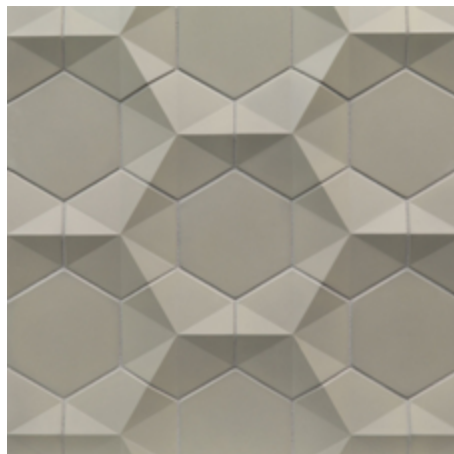

LUNADA
BAYTILE

Contourz 4" Hex • Fanfare Hex (4")

• Individual Pieces

Sea Salt

Grey Matter

Soho

Herb

Stoneware

Portobello

Camo

Ginger Route

Macchiato

LUNADA
BAYTILE

Contourz 4" Hex • Fanfare Hex (4")

• *Individual Pieces*

Grayce