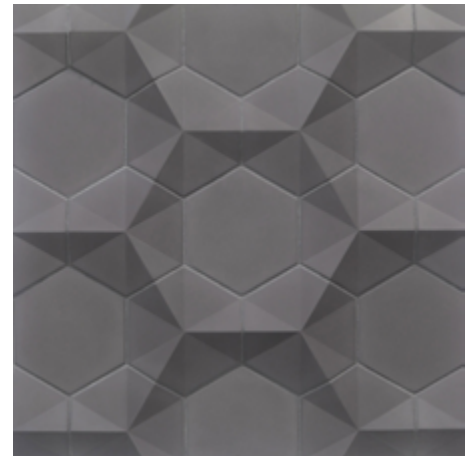

LUNADA
BAYTILE

Contourz 4" Hex • Fanfare Hex (4")

• Individual Pieces

Sea Salt

Grey Matter

Soho

Herb

Stoneware

Portobello

Camo

Ginger Route

Macchiato

LUNADA
BAYTILE

Contourz 4" Hex • Fanfare Hex (4")

• *Individual Pieces*

Grayce

Steel

Nori

Stone Mountain

De-Construct

Irony

Green Tea

Gingko

Urban Mist