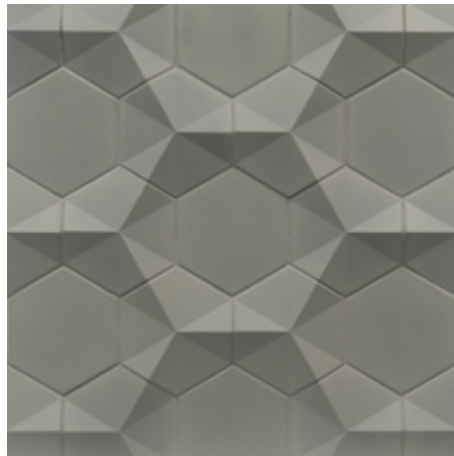

LUNADA
BAYTILE

Contourz 4" Hex • Fanfare Hex (4")

• Individual Pieces

Sea Salt

Grey Matter

Soho

Herb

Stoneware

Portobello

Camo

Ginger Route

Macchiato

LUNADA
BAYTILE

Contourz 4" Hex • Fanfare Hex (4")

• *Individual Pieces*

Grayce