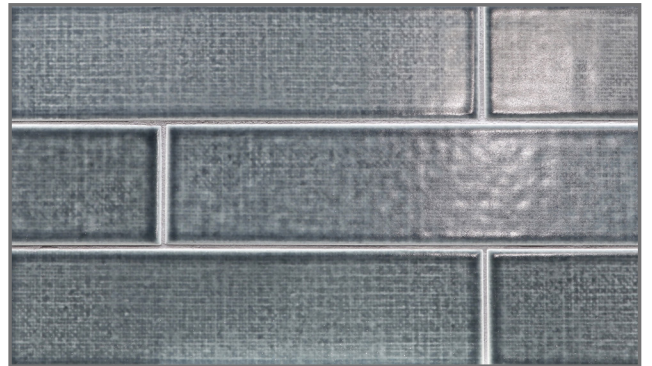

Linen Planogram

FULL PACKAGE

6 Boards

INDIVIDUAL BOARDS

8 x 12" Grouted Boards

PATTERN & COLORS

Summer White

Sable

Metropolis

Dapper Grey

Melange

Denim