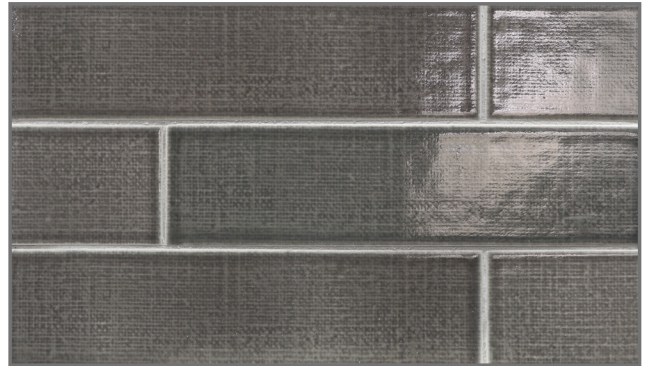

Linen Planogram

FULL PACKAGE

6 Boards

INDIVIDUAL BOARDS

8 x 12" Grouted Boards

PATTERN & COLORS

Summer White

Sable

Metropolis

Dapper Grey

Melange

Denim