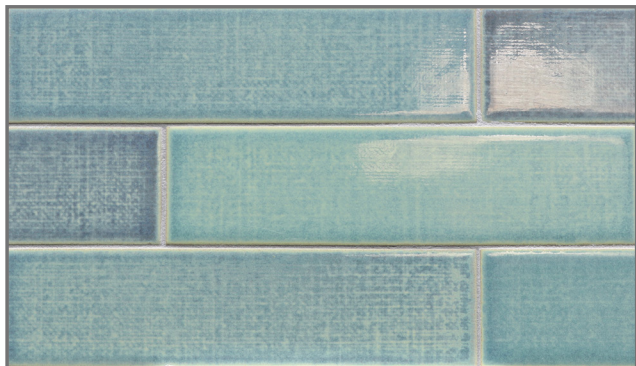

Linen Planogram

FULL PACKAGE

6 Boards

INDIVIDUAL BOARDS

8 x 12" Grouted Boards

PATTERN & COLORS

Summer White

Sable

Metropolis

Dapper Grey

Melange

Denim