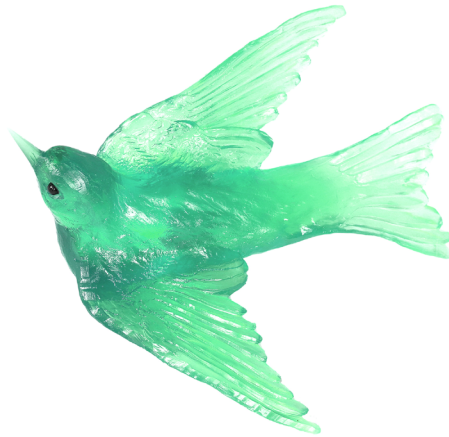

Swallow  
(Color: Deep Sky)

LUNADA  
BAYTILE

Birdscape • Sparrow Color Selection

• Screw mounted

Harvest

Ethos

Royal Velvet

Pasture

Deep Sky

Silver Lining

Pink Moment