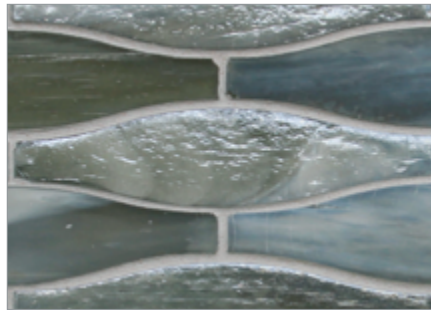

Agate Taiko Ribbed (1 1/4 x, 5)

• Paper-faced sheets interlocking

Asolo

Cortona

Bassano

Lucca

Pisa

Verona