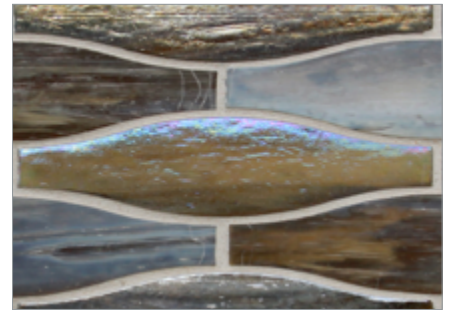

Agate Taiko Ribbed (1 1/4 x, 5)

• Paper-faced sheets interlocking

Asolo

Cortona

Bassano

Lucca

Pisa

Verona