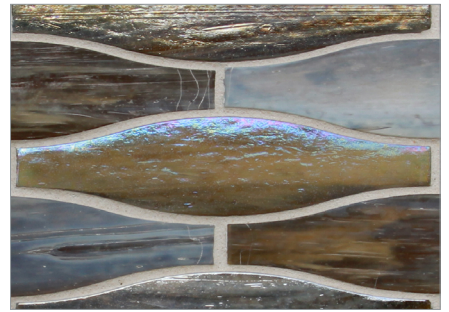

# Agate Taiko Ribbed (1 1/4 x, 5)

• Paper-faced sheets interlocking

Asolo

Cortona

Bassano

Lucca

Pisa

Verona