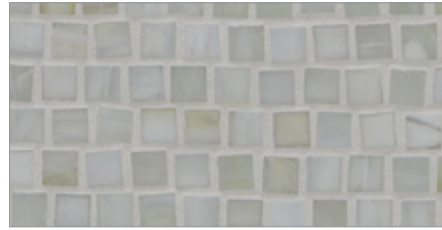

LUNADA
BAYTILE

Agate Pompeii (1/2 x 1/2) • Pearl Finish

• Paper-faced interlocking sheets

Matera Pearl

Asolo Pearl

Cortona Pearl

Lucca Pearl

Torino Pearl

Umbria Pearl

Portofino Pearl

Abruzzo Pearl

LUNADA
BAYTILE

Agate Pompeii (1/2 x 1/2) • Silk Finish

• Paper-faced interlocking sheets

Cortona Silk

Asolo Silk