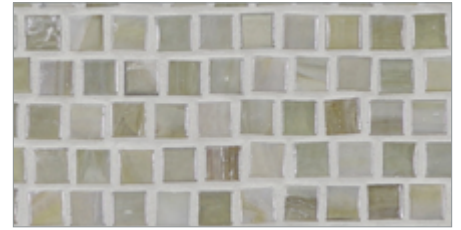

LUNADA
BAYTILE

Agate Pompeii (1/2 x 1/2) • Pearl Finish

• Paper-faced interlocking sheets

Matera Pearl

Asolo Pearl

Cortona Pearl

Lucca Pearl

Torino Pearl

Bari Pearl

Alassio Pearl

Pienza Pearl

Pisa Pearl

Rimini Pearl

Firenze Pearl

Verona Pearl

Amalfi Pearl

Umbria Pearl

Portofino Pearl

Abruzzo Pearl

LUNADA
BAYTILE

Agate Pompeii (1/2 x 1/2) • Silk Finish

• Paper-faced interlocking sheets

Cortona Silk

Asolo Silk