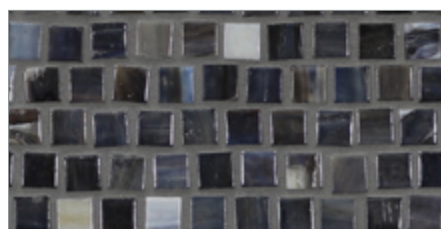

LUNADA
BAYTILE

Agate Pompeii (1/2 x 1/2) • Pearl Finish

• Paper-faced interlocking sheets

Matera Pearl

Asolo Pearl

Cortona Pearl

Lucca Pearl

Torino Pearl

Bari Pearl

Alassio Pearl

Pienza Pearl

Pisa Pearl

Rimini Pearl

Firenze Pearl

Verona Pearl

Amalfi Pearl

Umbria Pearl

Portofino Pearl

Abruzzo Pearl

LUNADA
BAYTILE

Agate Pompeii (1/2 x 1/2) • Silk Finish

• Paper-faced interlocking sheets

Cortona Silk

Asolo Silk