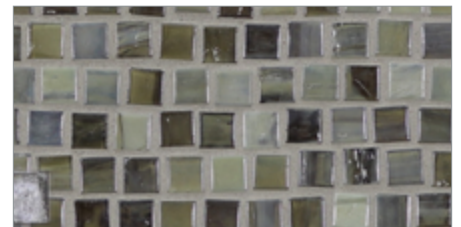

LUNADA
BAYTILE

Agate Pompeii (1/2 x 1/2) • Pearl Finish

• Paper-faced interlocking sheets

Matera Pearl

Asolo Pearl

Cortona Pearl

Lucca Pearl

Torino Pearl

Bari Pearl

Alassio Pearl

Pienza Pearl

Pisa Pearl

Rimini Pearl

Firenze Pearl

Verona Pearl

Amalfi Pearl

Umbria Pearl

Portofino Pearl

Abruzzo Pearl

LUNADA
BAYTILE

Agate Pompeii (1/2 x 1/2) • Silk Finish

• Paper-faced interlocking sheets

Cortona Silk

Asolo Silk