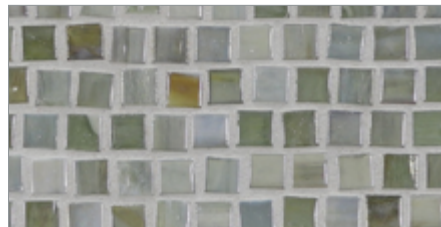

LUNADA
BAYTILE

Agate Pompeii (1/2 x 1/2) • Pearl Finish

• Paper-faced interlocking sheets

Matera Pearl

Asolo Pearl

Cortona Pearl

Lucca Pearl

Torino Pearl

Bari Pearl

Alassio Pearl

Pienza Pearl

Pisa Pearl

Rimini Pearl

Firenze Pearl

Verona Pearl

Amalfi Pearl

Umbria Pearl

Portofino Pearl

Abruzzo Pearl

LUNADA
BAYTILE

Agate Pompeii (1/2 x 1/2) • Silk Finish

• Paper-faced interlocking sheets

Cortona Silk

Asolo Silk