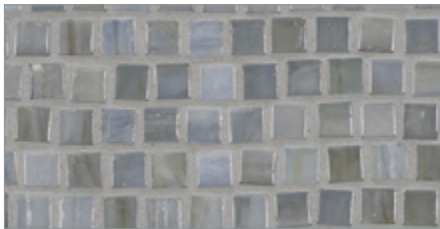

LUNADA
BAYTILE

Agate Pompeii (1/2 x 1/2) • Pearl Finish

• Paper-faced interlocking sheets

Matera Pearl

Asolo Pearl

Cortona Pearl

Lucca Pearl

Torino Pearl

Bari Pearl

Alassio Pearl

Pienza Pearl

Pisa Pearl

Rimini Pearl

Firenze Pearl

Verona Pearl

Amalfi Pearl

Umbria Pearl

Portofino Pearl

Abruzzo Pearl

LUNADA
BAYTILE

Agate Pompeii (1/2 x 1/2) • Silk Finish

• Paper-faced interlocking sheets

Cortona Silk

Asolo Silk