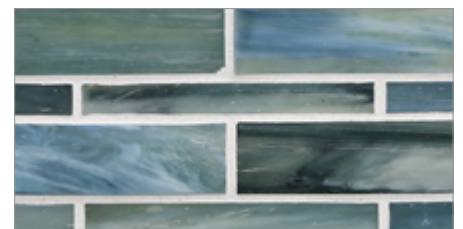

Amalfi Pearl