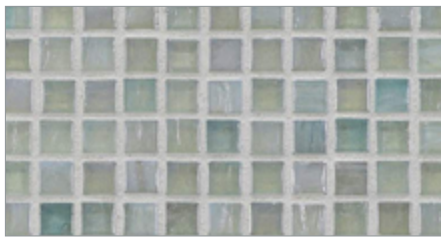

Matera Pearl

Asolo Pearl

Cortona Pearl

Lucca Pearl

Torino Pearl

Bari Pearl

Alassio Pearl

Pienza Pearl

LUNADA
BAYTILE

Agate 1/2 x 1/2 Mosaic • Silk Finish

• Paper-faced interlocking sheets

Cortona Silk

Asolo Silk

Matera Silk

Bari Silk

Torino Silk