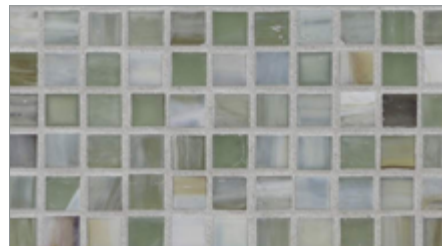

Pienza Silk