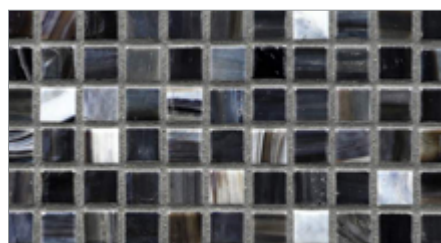

Matera Pearl

Asolo Pearl

Cortona Pearl

Lucca Pearl

Torino Pearl

Bari Pearl

Alassio Pearl

Pienza Pearl

Pisa Pearl

Rimini Pearl

Firenze Pearl

Verona Pearl

Amalfi Pearl

Umbria Pearl

Portofino Pearl

Abruzzo Pearl

LUNADA
BAYTILE

Agate 1/2 x 1/2 Mosaic • Silk Finish

• Paper-faced interlocking sheets

Cortona Silk

Asolo Silk

Matera Silk

Bari Silk

Torino Silk