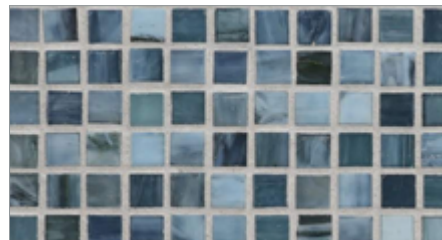

Umbria Silk