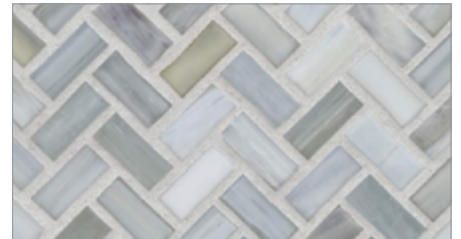

LUNADA  
BAYTILE

Agate 1/2 x 1 Herringbone • Pearl Finish

• Paper-faced interlocking sheets

Matera Pearl

Asolo Pearl

Cortona Pearl

Lucca Pearl

Torino Pearl

Bari Pearl

Alassio Pearl

Pienza Pearl

Pisa Pearl

Rimini Pearl

Firenze Pearl

Verona Pearl

Amalfi Pearl

Umbria Pearl

Portofino Pearl

Abruzzo Pearl

LUNADA  
BAYTILE

Agate 1/2 x 1 Herringbone • Silk Finish

• Paper-faced interlocking sheets

Cortona Silk

Asolo Silk

Matera Silk

Bari Silk

Torino Silk

Lucca Silk

Pisa Silk

Pienza Silk

Alassio Silk

Verona Silk