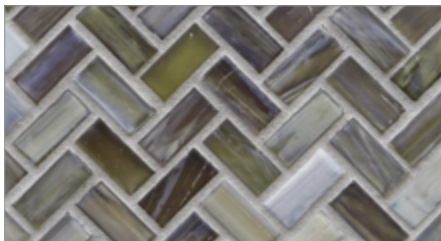

LUNADA  
BAYTILE

Agate 1/2 x 1 Herringbone • Pearl Finish

• Paper-faced interlocking sheets

Matera Pearl

Asolo Pearl

Cortona Pearl

Lucca Pearl

Torino Pearl

Umbria Pearl

Portofino Pearl

Abruzzo Pearl

LUNADA  
BAYTILE

Agate 1/2 x 1 Herringbone • Silk Finish

• Paper-faced interlocking sheets

Cortona Silk

Asolo Silk

Matera Silk

Bari Silk

Torino Silk

Lucca Silk

Pisa Silk

Pienza Silk

Alassio Silk

Verona Silk