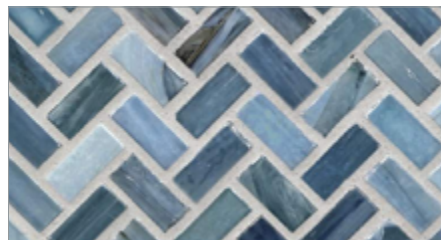

LUNADA  
BAYTILE

Agate 1/2 x 1 Herringbone • Pearl Finish

• Paper-faced interlocking sheets

Matera Pearl

Asolo Pearl

Cortona Pearl

Lucca Pearl

Torino Pearl

Bari Pearl

Alassio Pearl

Pienza Pearl

Pisa Pearl

Rimini Pearl

Firenze Pearl

Verona Pearl

Amalfi Pearl

Umbria Pearl

Portofino Pearl

Abruzzo Pearl

LUNADA  
BAYTILE

Agate 1/2 x 1 Herringbone • Silk Finish

• Paper-faced interlocking sheets

Cortona Silk

Asolo Silk