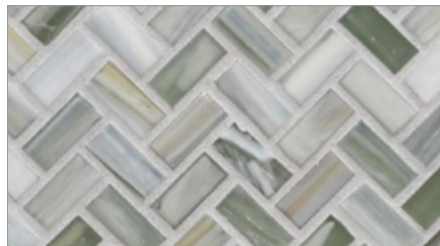

LUNADA  
BAYTILE

Agate 1/2 x 1 Herringbone • Pearl Finish

• Paper-faced interlocking sheets

Matera Pearl

Asolo Pearl

Cortona Pearl

Lucca Pearl

Torino Pearl

Umbria Pearl

Portofino Pearl

Abruzzo Pearl

LUNADA  
BAYTILE

Agate 1/2 x 1 Herringbone • Silk Finish

• Paper-faced interlocking sheets

Cortona Silk

Asolo Silk

Matera Silk

Bari Silk

Torino Silk

Lucca Silk

Pisa Silk

Pienza Silk

Alassio Silk

Verona Silk