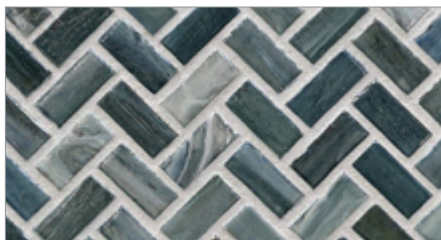

LUNADA  
BAYTILE

Agate 1/2 x 1 Herringbone • Pearl Finish

• Paper-faced interlocking sheets

Matera Pearl

Asolo Pearl

Cortona Pearl

Lucca Pearl

Torino Pearl

Bari Pearl

Alassio Pearl

Pienza Pearl

Pisa Pearl

Rimini Pearl

Firenze Pearl

Verona Pearl

Amalfi Pearl

Umbria Pearl

Portofino Pearl

Abruzzo Pearl

LUNADA  
BAYTILE

Agate 1/2 x 1 Herringbone • Silk Finish

• Paper-faced interlocking sheets

Cortona Silk

Asolo Silk