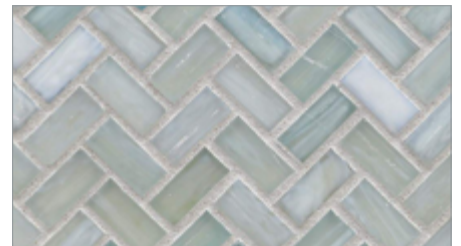

LUNADA  
BAYTILE

Agate 1/2 x 1 Herringbone • Pearl Finish

• Paper-faced interlocking sheets

Matera Pearl

Asolo Pearl

Cortona Pearl

Lucca Pearl

Torino Pearl

Umbria Pearl

Portofino Pearl

Abruzzo Pearl

LUNADA  
BAYTILE

Agate 1/2 x 1 Herringbone • Silk Finish

• Paper-faced interlocking sheets

Cortona Silk

Asolo Silk

Matera Silk

Bari Silk

Torino Silk

Lucca Silk

Pisa Silk

Pienza Silk

Alassio Silk

Verona Silk