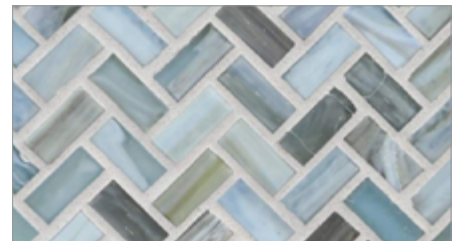

Rimini Silk