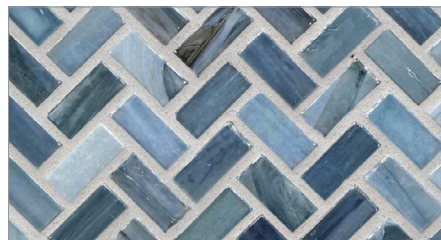

LUNADA
BAYTILE

Agate 1/2 x 1 Herringbone • Pearl Finish

• Paper-faced interlocking sheets

Matera Pearl

Asolo Pearl

Cortona Pearl

Lucca Pearl

Torino Pearl

Bari Pearl

Alassio Pearl

Pienza Pearl

Pisa Pearl

Rimini Pearl

Firenze Pearl

Verona Pearl

Amalfi Pearl

Umbria Pearl

Portofino Pearl

Abruzzo Pearl

Cortona Silk

Asolo Silk

Matera Silk

Bari Silk

Torino Silk