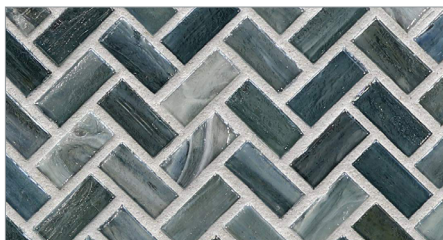

LUNADA
BAYTILE

Agate 1/2 x 1 Herringbone • Pearl Finish

• Paper-faced interlocking sheets

Matera Pearl

Asolo Pearl

Cortona Pearl

Lucca Pearl

Torino Pearl

Bari Pearl

Alassio Pearl

Pienza Pearl

Pisa Pearl

Rimini Pearl

Firenze Pearl

Verona Pearl

Amalfi Pearl

Umbria Pearl

Portofino Pearl

Abruzzo Pearl

Cortona Silk

Asolo Silk

Matera Silk

Bari Silk

Torino Silk