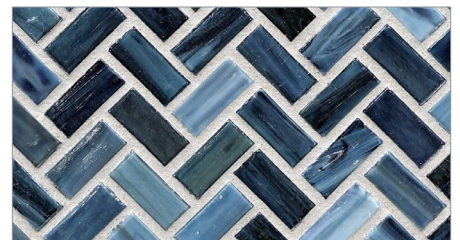

LUNADA
BAYTILE

Agate 1/2 x 1 Herringbone • Pearl Finish

• Paper-faced interlocking sheets

Matera Pearl

Asolo Pearl

Cortona Pearl

Lucca Pearl

Torino Pearl

Bari Pearl

Alassio Pearl

Pienza Pearl

Pisa Pearl

Rimini Pearl

Firenze Pearl

Verona Pearl

Amalfi Pearl

Umbria Pearl

Portofino Pearl

Abruzzo Pearl

Cortona Silk

Asolo Silk

Matera Silk

Bari Silk

Torino Silk