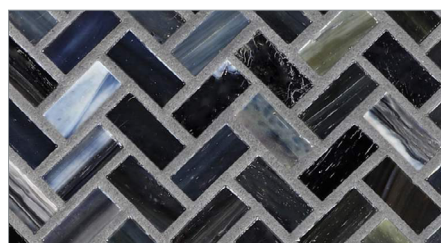

LUNADA
BAYTILE

Agate 1/2 x 1 Herringbone • Pearl Finish

• Paper-faced interlocking sheets

Matera Pearl

Asolo Pearl

Cortona Pearl

Lucca Pearl

Torino Pearl

Bari Pearl

Alassio Pearl

Pienza Pearl

Pisa Pearl

Rimini Pearl

Firenze Pearl

Verona Pearl

Amalfi Pearl

Umbria Pearl

Portofino Pearl

Abruzzo Pearl

Cortona Silk

Asolo Silk

Matera Silk

Bari Silk

Torino Silk