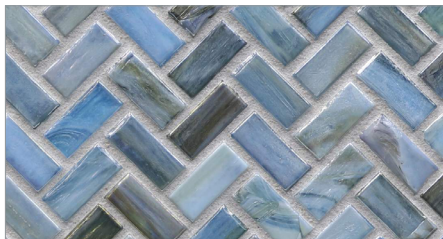

LUNADA
BAYTILE

Agate 1/2 x 1 Herringbone • Pearl Finish

• Paper-faced interlocking sheets

Matera Pearl

Asolo Pearl

Cortona Pearl

Lucca Pearl

Torino Pearl

Bari Pearl

Alassio Pearl

Pienza Pearl

Pisa Pearl

Rimini Pearl

Firenze Pearl

Verona Pearl

Amalfi Pearl

Umbria Pearl

Portofino Pearl

Abruzzo Pearl

Cortona Silk

Asolo Silk

Matera Silk

Bari Silk

Torino Silk