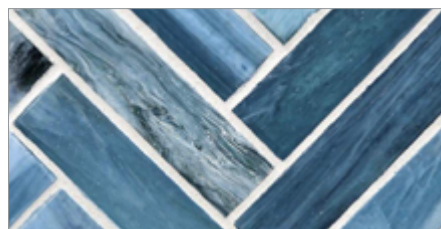

LUNADA
BAYTILE

Agate 1 x 4 Herringbone • Pearl Finish

• Paper-faced interlocking sheets

Matera Pearl

Asolo Pearl

Cortona Pearl

Lucca Pearl

Torino Pearl

Bari Pearl

Alassio Pearl

Pienza Pearl

Pisa Pearl

Rimini Pearl

Firenze Pearl

Verona Pearl

Amalfi Pearl

Umbria Pearl

Portofino Pearl

Abruzzo Pearl

LUNADA
BAYTILE

Agate 1 x 4 Herringbone • Silk Finish

• Paper-faced interlocking sheets

Cortona Silk

Asolo Silk