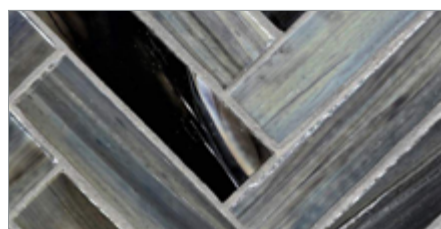

LUNADA
BAYTILE

Agate 1 x 4 Herringbone • Pearl Finish

• Paper-faced interlocking sheets

Matera Pearl

Asolo Pearl

Cortona Pearl

Lucca Pearl

Torino Pearl

Bari Pearl

Alassio Pearl

Pienza Pearl

Pisa Pearl

Rimini Pearl

Firenze Pearl

Verona Pearl

Amalfi Pearl

Umbria Pearl

Portofino Pearl

Abruzzo Pearl

LUNADA
BAYTILE

Agate 1 x 4 Herringbone • Silk Finish

• Paper-faced interlocking sheets

Cortona Silk

Asolo Silk