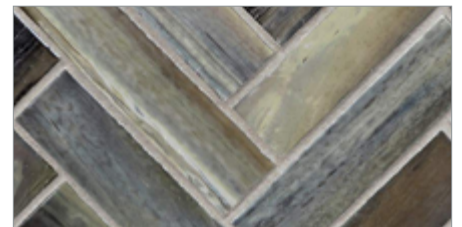

LUNADA
BAYTILE

Agate 1 x 4 Herringbone • Pearl Finish

• Paper-faced interlocking sheets

Matera Pearl

Asolo Pearl

Cortona Pearl

Lucca Pearl

Torino Pearl

Bari Pearl

Alassio Pearl

Pienza Pearl

Pisa Pearl

Rimini Pearl

Firenze Pearl

Verona Pearl

Amalfi Pearl

Umbria Pearl

Portofino Pearl

Abruzzo Pearl

LUNADA
BAYTILE

Agate 1 x 4 Herringbone • Silk Finish

• Paper-faced interlocking sheets

Cortona Silk

Asolo Silk