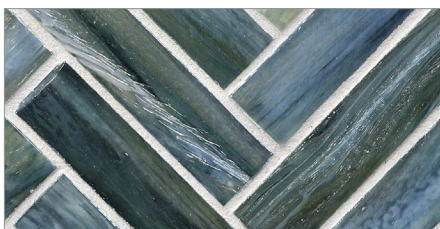

LUNADA  
BAYTILE

Agate 1 x 4 Herringbone • Pearl Finish

• Paper-faced interlocking sheets

Matera Pearl

Asolo Pearl

Cortona Pearl

Lucca Pearl

Torino Pearl

Bari Pearl

Alassio Pearl

Pienza Pearl

Pisa Pearl

Rimini Pearl

Firenze Pearl

Verona Pearl

Amalfi Pearl

Umbria Pearl

Portofino Pearl

Abruzzo Pearl

LUNADA  
BAYTILE

Agate 1 x 4 Herringbone • Silk Finish

• Paper-faced interlocking sheets

Cortona Silk

Asolo Silk