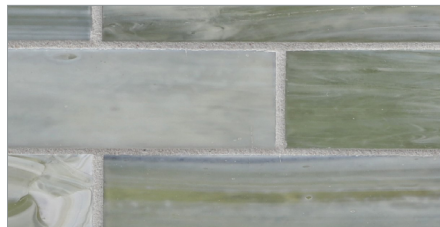

Pienza Silk