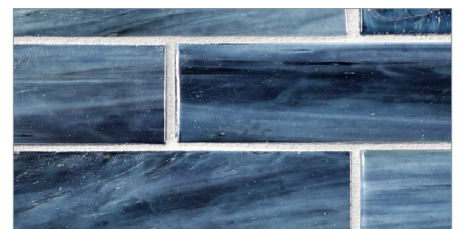

Portofino Pearl