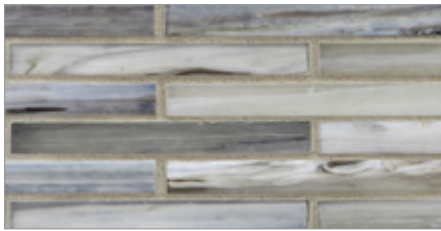

LUNADA  
BAYTILE

Agate 1/2 x 4 Brick • Silk Finish

• Paper-faced interlocking sheets

Cortona Silk

Asolo Silk

Matera Silk

Bari Silk

Torino Silk