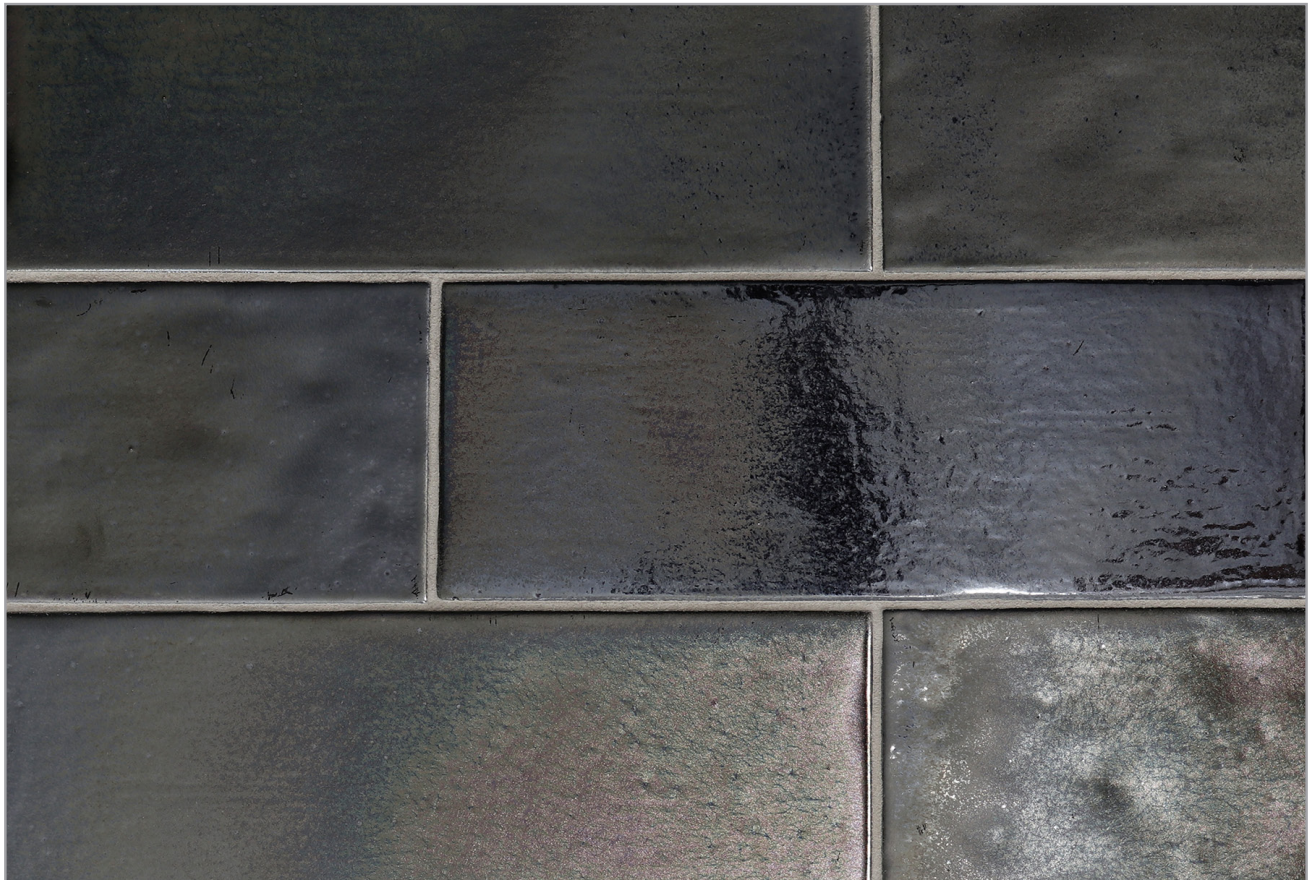

Minimalist beauty and architectural appeal.

Paper
(3 1/2 x 9 1/2)

Dynamic topography, energizing waves or crinkled paper.

Kumamoto

Kushi

Moonstone

Pacific

Glaze contains multiple color variations between pieces. Visit LunadaBayTile.com for photos.

Olympia

Glaze contains multiple color variations between pieces. Visit LunadaBayTile.com for photos.

Shinju Mirai [Shin jū Mee-ri]

noun

origin: Japanese

1. *The future pearl*

From natural ocean treasures to meditative and mesmerizing environments—Lunada Bay Tile expands the Shinju glazed ceramic tile collection with Shinju Mirai. Serene and sophisticated textures transform light, influence scale and create resonance. The Mirai patterns are available in all five lustrous Shinju glazes and can be mixed for a modern effect or used singly for a refined mood.