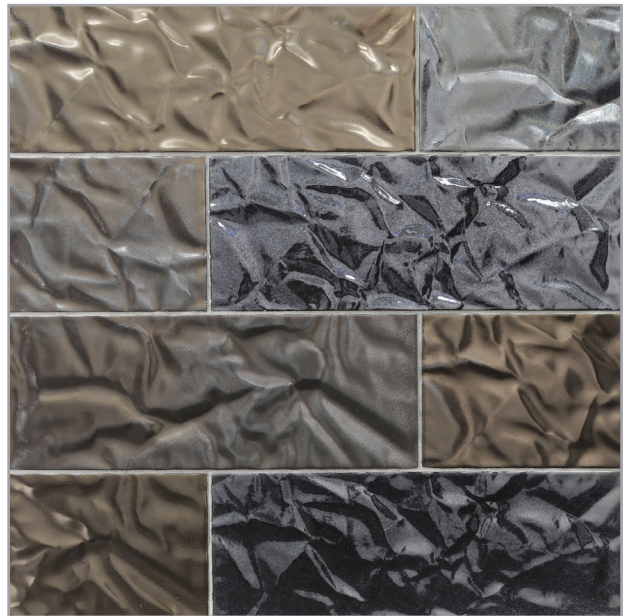

LUNADA
BAY TILE

SHINJU
MIRAI

SHINJU MIRAI PATTERNS

Serene
(3 1/2 x 9 1/2)

The subtle ripple of tranquil waters.

Zen Garden
(3 1/2 x 9 1/2)

The calm essence of meditative gardens.

Tent
(3 1/2 x 9 1/2)

Minimalist beauty and architectural appeal.

Paper
(3 1/2 x 9 1/2)

Dynamic topography, energizing waves or crinkled paper.

Kumamoto

Kushi

Moonstone

Pacific

Glaze contains multiple color variations between pieces. Visit LunadaBayTile.com for photos.

Olympia

Glaze contains multiple color variations between pieces. Visit LunadaBayTile.com for photos.

Shinju Mirai [Shin jū Mee-ri]

noun

origin: Japanese

1. *The future pearl*

From natural ocean treasures to meditative and mesmerizing environments—Lunada Bay Tile expands the Shinju glazed ceramic tile collection with Shinju Mirai. Serene and sophisticated textures transform light, influence scale and create resonance. The Mirai patterns are available in all five lustrous Shinju glazes and can be mixed for a modern effect or used singly for a refined mood.