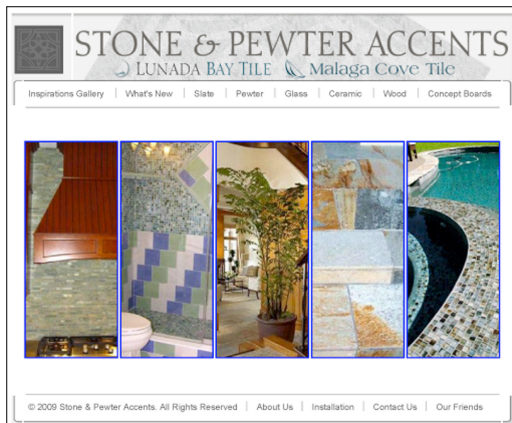

STONE & PEWTER ACCENTS

LUNADA BAY TILE Malaga Cove Tile

IMPORTANT PRESS INFORMATION!

For more information:
Ron Treister
Communicators International, Inc.
207 828 8050 x 102
rt@communicatorsintl.com

Stone & Pewter Accents: World-Class, Comprehensive Tile Collection Showcased on Easy To Navigate Website

For immediate release: Los Angeles-based Stone & Pewter Accents has recently launched an easy-to-navigate website to accommodate browsers wanting to discover state-of-the-art tile designs. The firm is a manufacturer and supplier of lead-free pewter accent tiles, slate tiles, hand-poured glass tiles, ceramic, composite and wood tiles. Designs range from traditional to contemporary to avant-garde.

Managed by seasoned tile industry professionals, Stone & Pewter Accents offers its clientele a choice of hundreds of designs and finishes which match virtually any décor. In particular, the firm offers an extensive collection of swimming pool tile. Many photos of the comprehensive tile lines can be seen on the website both as individual product shots and attractive, idea-inspiring room motifs. Those wishing to visit the website should simply log on to: www.stonepewteraccents.com.