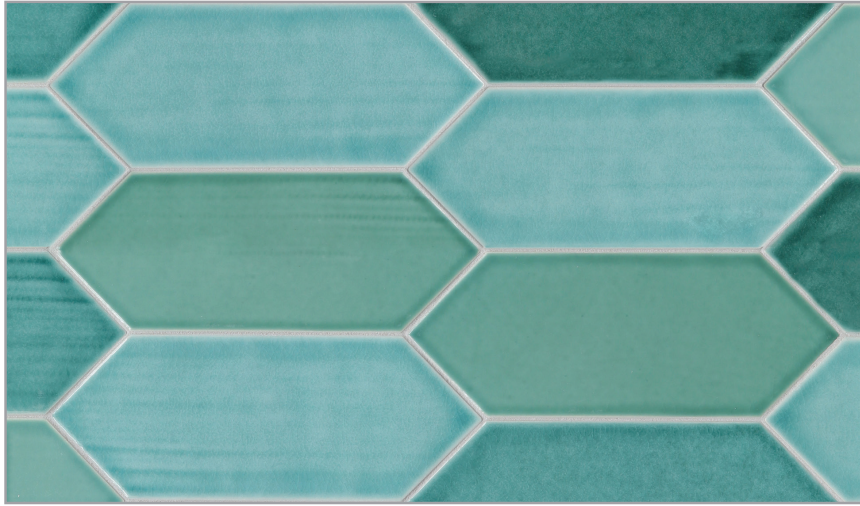

LUNADA
BAYTILE

WATERCOLORS

WATERCOLORS PATTERNS

Plume (3 x 9)
(60 - 98 mm x 224 mm)

Picket (3 ½ x 9 ½)
(90 mm x 150 - 238 mm)

Post (3 ½ x 9 ½)
(90 mm x 240 mm)

Liner (¾ x 9 ½)
(20 mm x 240 mm)

Whistler

Durer

O'Keefe

Glaze contains multiple color variations between pieces. Visit LunadaBayTile.com for photos.

Whitney

Glaze contains multiple color variations between pieces. Visit LunadaBayTile.com for photos.

Van Gogh

Glaze contains multiple color variations between pieces. Visit LunadaBayTile.com for photos.

Turner

Glaze color may show shade variation between batches.

Sargent

Watercolors

The masters of watercolor created nuanced paintings rich with emotion. The Watercolors ceramic series by Lunada Bay Tile pays homage to these famous artists through a curated collection of delicate to vibrant hues. Like miniature works of art, each handcrafted tile exhibits an artisanal aesthetic for a variety of spaces.

Please visit [LunadaBayTile.com](https://www.lunadabaytile.com) for our complete product offerings, applications and installation instructions.

Front Cover: Plume in Whitney

Below Left: Post in Turner

Bottom Right: Pre-glazed tile for Watercolors showing score marks created by hand to add variance and texture before glaze is applied.