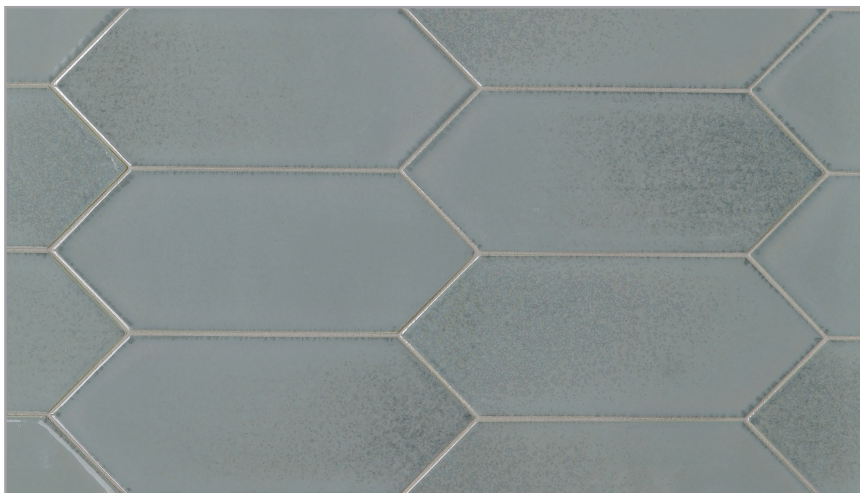

LUNADA
BAYTILE

WATERCOLORS

WATERCOLORS PATTERNS

Plume (3 x 9)
(60 - 98 mm x 224 mm)

Picket (3 ½ x 9 ½)
(90 mm x 150 - 238 mm)

Post (3 ½ x 9 ½)
(90 mm x 240 mm)

Liner (¾ x 9 ½)
(20 mm x 240 mm)

Whistler

Durer

O'Keefe

Glaze contains multiple color variations between pieces. Visit LunadaBayTile.com for photos.

Whitney

Glaze contains multiple color variations between pieces. Visit LunadaBayTile.com for photos.

Van Gogh

Glaze contains multiple color variations between pieces. Visit LunadaBayTile.com for photos.

Turner

Glaze color may show shade variation between batches.

Sargent

Watercolors

The masters of watercolor created nuanced paintings rich with emotion. The Watercolors ceramic series by Lunada Bay Tile pays homage to these famous artists through a curated collection of delicate to vibrant hues. Like miniature works of art, each handcrafted tile exhibits an artisanal aesthetic for a variety of spaces.

Please visit [LunadaBayTile.com](https://www.lunadabaytile.com) for our complete product offerings, applications and installation instructions.

Front Cover: Plume in Whitney

Below Left: Post in Turner

Bottom Right: Pre-glazed tile for Watercolors showing score marks created by hand to add variance and texture before glaze is applied.