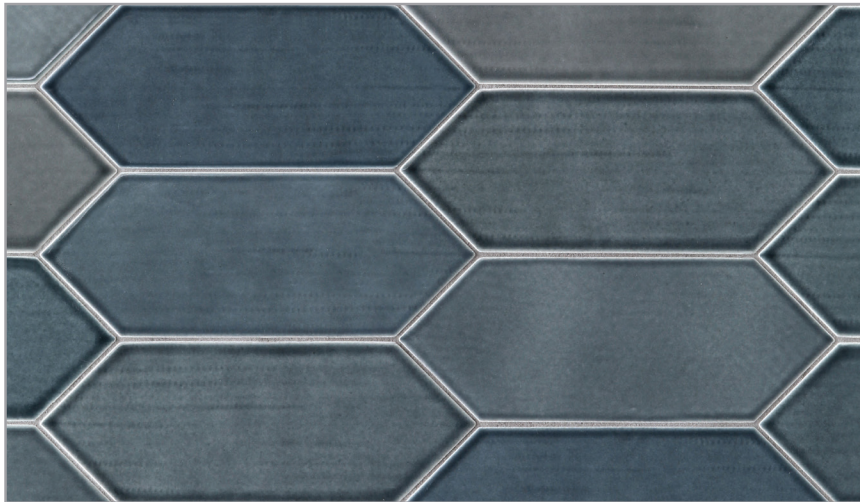

LUNADA
BAYTILE

WATERCOLORS

WATERCOLORS PATTERNS

Plume (3 x 9)
(60 - 98 mm x 224 mm)

Picket (3 ½ x 9 ½)
(90 mm x 150 - 238 mm)

Post (3 ½ x 9 ½)
(90 mm x 240 mm)

Liner (¾ x 9 ½)
(20 mm x 240 mm)

Whistler

Durer

O'Keefe

Glaze contains multiple color variations between pieces. Visit LunadaBayTile.com for photos.

Whitney

Glaze contains multiple color variations between pieces. Visit LunadaBayTile.com for photos.

Van Gogh

Glaze contains multiple color variations between pieces. Visit LunadaBayTile.com for photos.

Turner

Glaze color may show shade variation between batches.

Sargent

Watercolors

The masters of watercolor created nuanced paintings rich with emotion. The Watercolors ceramic series by Lunada Bay Tile pays homage to these famous artists through a curated collection of delicate to vibrant hues. Like miniature works of art, each handcrafted tile exhibits an artisanal aesthetic for a variety of spaces.

Please visit [LunadaBayTile.com](https://www.lunadabaytile.com) for our complete product offerings, applications and installation instructions.

Front Cover: Plume in Whitney

Below Left: Post in Turner

Bottom Right: Pre-glazed tile for Watercolors showing score marks created by hand to add variance and texture before glaze is applied.