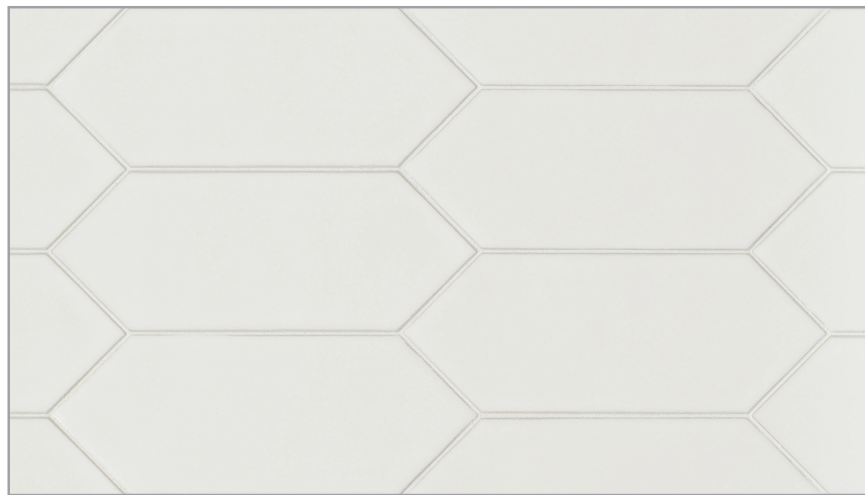

LUNADA
BAYTILE

WATERCOLORS

WATERCOLORS PATTERNS

Plume (3 x 9)
(60 - 98 mm x 224 mm)

Picket (3 ½ x 9 ½)
(90 mm x 150 - 238 mm)

Post (3 ½ x 9 ½)
(90 mm x 240 mm)

Liner (¾ x 9 ½)
(20 mm x 240 mm)

Whistler

Durer

O'Keefe

Glaze contains multiple color variations between pieces. Visit LunadaBayTile.com for photos.

Whitney

Glaze contains multiple color variations between pieces. Visit LunadaBayTile.com for photos.

Van Gogh

Glaze contains multiple color variations between pieces. Visit LunadaBayTile.com for photos.

Turner

Glaze color may show shade variation between batches.

Sargent

Watercolors

The masters of watercolor created nuanced paintings rich with emotion. The Watercolors ceramic series by Lunada Bay Tile pays homage to these famous artists through a curated collection of delicate to vibrant hues. Like miniature works of art, each handcrafted tile exhibits an artisanal aesthetic for a variety of spaces.

Please visit [LunadaBayTile.com](https://www.lunadabaytile.com) for our complete product offerings, applications and installation instructions.

Front Cover: Plume in Whitney

Below Left: Post in Turner

Bottom Right: Pre-glazed tile for Watercolors showing score marks created by hand to add variance and texture before glaze is applied.