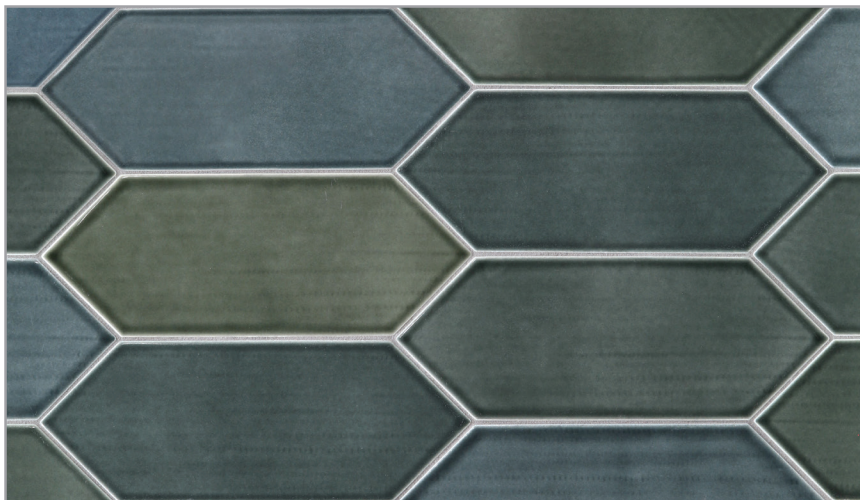

LUNADA
BAYTILE

WATERCOLORS

WATERCOLORS PATTERNS

Plume (3 x 9)
(60 - 98 mm x 224 mm)

Picket (3 ½ x 9 ½)
(90 mm x 150 - 238 mm)

Post (3 ½ x 9 ½)
(90 mm x 240 mm)

Liner (¾ x 9 ½)
(20 mm x 240 mm)

Whistler

Durer

O'Keefe

Glaze contains multiple color variations between pieces. Visit LunadaBayTile.com for photos.

Whitney

Glaze contains multiple color variations between pieces. Visit LunadaBayTile.com for photos.

Van Gogh

Glaze contains multiple color variations between pieces. Visit LunadaBayTile.com for photos.

Turner

Glaze color may show shade variation between batches.

Sargent

Watercolors

The masters of watercolor created nuanced paintings rich with emotion. The Watercolors ceramic series by Lunada Bay Tile pays homage to these famous artists through a curated collection of delicate to vibrant hues. Like miniature works of art, each handcrafted tile exhibits an artisanal aesthetic for a variety of spaces.

Please visit [LunadaBayTile.com](https://www.lunadabaytile.com) for our complete product offerings, applications and installation instructions.

Front Cover: Plume in Whitney

Below Left: Post in Turner

Bottom Right: Pre-glazed tile for Watercolors showing score marks created by hand to add variance and texture before glaze is applied.