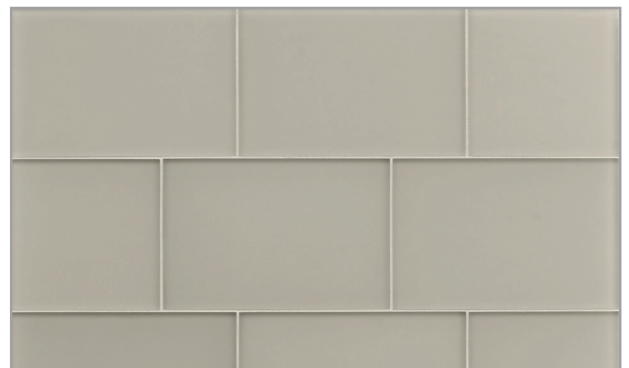

Whitewater Silk

Gull Natural

Gull Silk

Tawny Grey Natural

Tawny Grey Silk

Cinder Natural

Cinder Silk

Veil Natural

Veil Silk

Frost Green Natural

Frost Green Silk

Husk Natural

Husk Silk

Parchment Natural

Parchment Silk

Sand Dollar Natural

Sand Dollar Silk

Ecru Natural

Ecru Silk

Pelican Natural

Pelican Silk

Tomei Modules

Tomei Modules is a versatile collection of large-format glass tiles inspired by modern architectural masters. Created for residential and commercial walls, the large modular field tiles help you create tailored statements from gentle panoramas to bold and playful abstractions. Like an endless canvas, the nuanced colors are suggestive of misty fogs, budding leaves, and broadening horizons.