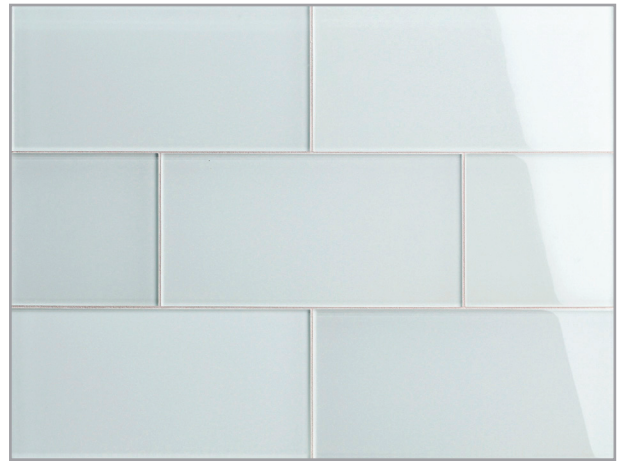

LUNADA
BAYTILE

TOMEI
MODULES

TOMEI MODULES PATTERNS

6 x 9

6 x 12

9 x 18

12 x 18

Whitewater Natural

Whitewater Silk

Gull Natural

Gull Silk

Tawny Grey Natural

Tawny Grey Silk

Cinder Natural

Cinder Silk

Veil Natural

Veil Silk

Frost Green Natural

Frost Green Silk

Husk Natural

Husk Silk

Parchment Natural

Parchment Silk

Sand Dollar Natural

Sand Dollar Silk

Ecru Natural

Ecru Silk

Pelican Natural

Pelican Silk

Tomei Modules

Tomei Modules is a versatile collection of large-format glass tiles inspired by modern architectural masters. Created for residential and commercial walls, the large modular field tiles help you create tailored statements from gentle panoramas to bold and playful abstractions. Like an endless canvas, the nuanced colors are suggestive of misty fogs, budding leaves, and broadening horizons.