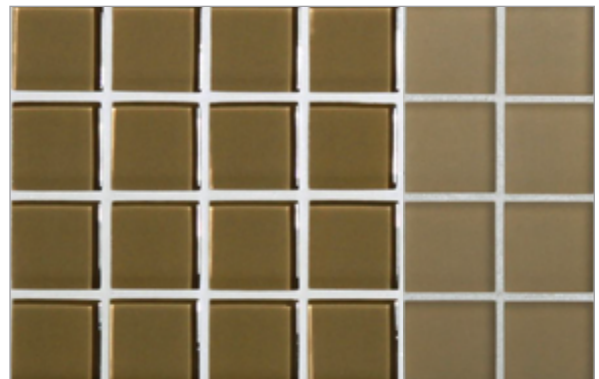

LUNADA  
BAYTILE

TOMEI

Natural | Silk  
Canvas

Natural | Silk  
Cotton

Natural | Silk  
Linen

Natural | Silk  
Cloth

Natural | Silk  
Vellum

Natural | Silk  
Basket

Natural | Silk  
Wheat

Natural | Silk  
Safari

Natural | Silk  
Stratus

Natural | Silk  
Horizon

Natural | Silk  
Vapor

Natural | Silk  
Pumice

Natural | Silk  
Petra

Natural | Silk  
Loft

Natural | Silk  
Sherborne Grey

Natural | Silk  
Woolstone