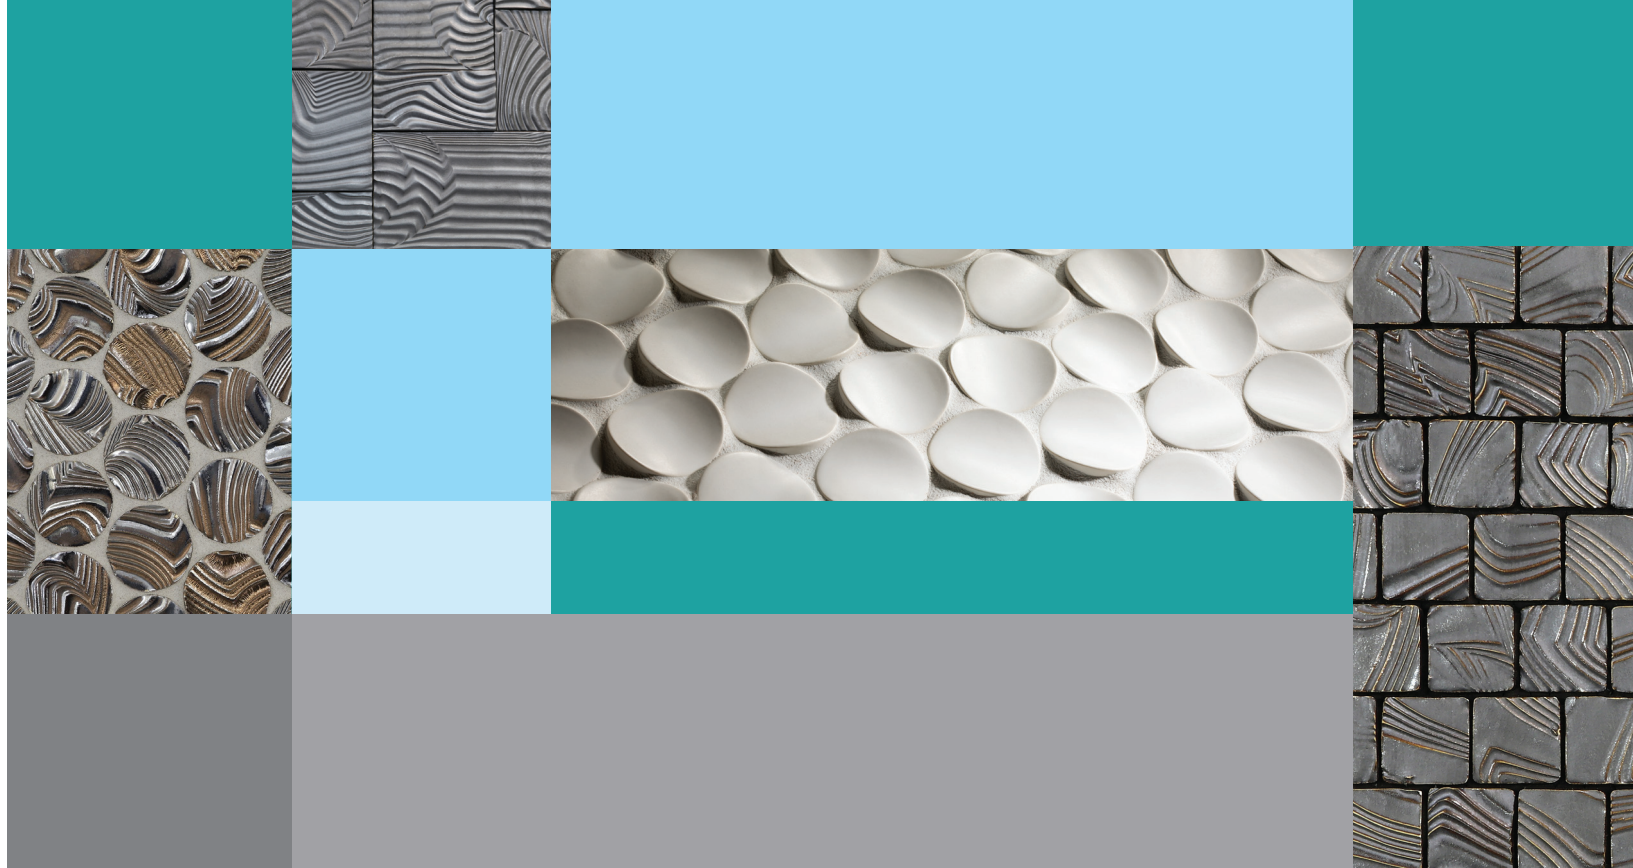

LUNADA
BAYTILE

NAMIBIA

NAMIBIA PATTERNS

Crescent 2"

Round Ripples 1½"

Square Ripples 1¼ x 1¼"

Dunes 3 pc Pattern
(4 x 8, 8 x 8, 8 x 12)

White Sand

Sunset Bronze

Dark Silver

Namibia

The South Atlantic coast of Africa is considered some of the most stunning desert terrain in the world. A trip to this surreal destination offers vistas of rippling dunes, flat clay pans, and rocky outcrops, not to mention endless sky. This incredible landscape brings inspiration for the Namibia series, a three-dimensional ceramic tile collection which incorporates a special hand-sculpting technique to create tiles that are truly one-of-a-kind. Every tile is created by hand and no two tiles are the same. The undulating patterns come in four formats that engage a sense of adventure and rejuvenation — like the discovery of a hidden oasis.