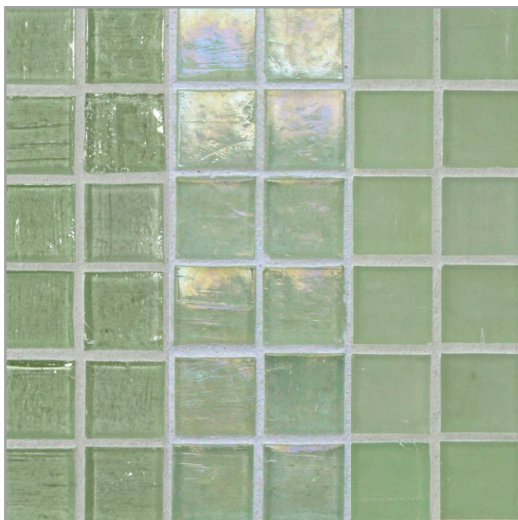

LUNADA
BAYTILE

MIZUMI

Natural | Pearl | Silk
Bright White

Natural | Pearl | Silk
Cloud

Natural | Pearl | Silk
Baby Blue

Natural | Pearl | Silk
Vintage Green

Natural | Pearl | Silk
Tea Leaf

Natural | Pearl | Silk
Conifer

Warm Sand
Available only in Pearl finish

Natural | Pearl | Silk
Shell

Natural | Pearl | Silk
Sunset

Natural | Pearl | Silk
Taupe

Natural | Pearl | Silk
Pine

Natural | Pearl | Silk
Apricot

Natural | Pearl | Silk
Sea Blue

Natural | Pearl | Silk
Kentucky Blue

Natural | Pearl | Silk
French Blue

Natural | Pearl | Silk
English Blue

Natural | Pearl | Silk
Murano Blue

Natural | Pearl | Silk
Night Sky

MIZUMI PATTERNS

$\frac{1}{2} \times \frac{1}{2}$ Mini Mosaic
(11.5mm x 11.5mm)

$\frac{1}{2} \times 4$ Brick
(11.5mm x 100mm)

1 x 4 Brick
(25mm x 100mm)

Rio ($\frac{1}{2} \times 1$ & 1×1) (Natural and Silk)
(11.5mm x 25mm, 25mm x 25mm)

Mizumi [mi-zu-mi]

noun

origin: Japanese

1. *lake*

Lush color inspired by nature defines the Mizumi glass collection. The handmade, single-color glass tiles incorporate waves, bubbles and creases that capture and reflect light with a new level of sophistication. The Mizumi palette consists of 18 thoughtfully curated hues and three finishes that coordinate with commercial and residential spaces of many styles. The tile's smooth edge presents a clean and crisp installation.