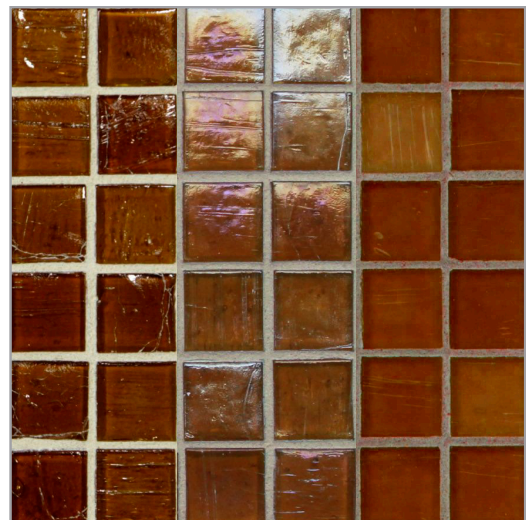

LUNADA
BAYTILE

MIZUMI

Natural | Pearl | Silk
Bright White

Natural | Pearl | Silk
Cloud

Natural | Pearl | Silk
Baby Blue

Natural | Pearl | Silk
Vintage Green

Natural | Pearl | Silk
Tea Leaf

Natural | Pearl | Silk
Conifer

Warm Sand
Available only in Pearl finish

Natural | Pearl | Silk
Shell

Natural | Pearl | Silk
Sunset

Natural | Pearl | Silk
Taupe

Natural | Pearl | Silk
Pine

Natural | Pearl | Silk
Apricot

Natural | Pearl | Silk
Sea Blue

Natural | Pearl | Silk
Kentucky Blue

Natural | Pearl | Silk
French Blue

Natural | Pearl | Silk
English Blue

Natural | Pearl | Silk
Murano Blue

Natural | Pearl | Silk
Night Sky

MIZUMI PATTERNS

$\frac{1}{2} \times \frac{1}{2}$ Mini Mosaic
(11.5mm x 11.5mm)

$\frac{1}{2} \times 4$ Brick
(11.5mm x 100mm)

1 x 4 Brick
(25mm x 100mm)

Rio ($\frac{1}{2} \times 1$ & 1×1) (Natural and Silk)
(11.5mm x 25mm, 25mm x 25mm)

Mizumi [mi-zu-mi]

noun

origin: Japanese

1. *lake*

Lush color inspired by nature defines the Mizumi glass collection. The handmade, single-color glass tiles incorporate waves, bubbles and creases that capture and reflect light with a new level of sophistication. The Mizumi palette consists of 18 thoughtfully curated hues and three finishes that coordinate with commercial and residential spaces of many styles. The tile's smooth edge presents a clean and crisp installation.