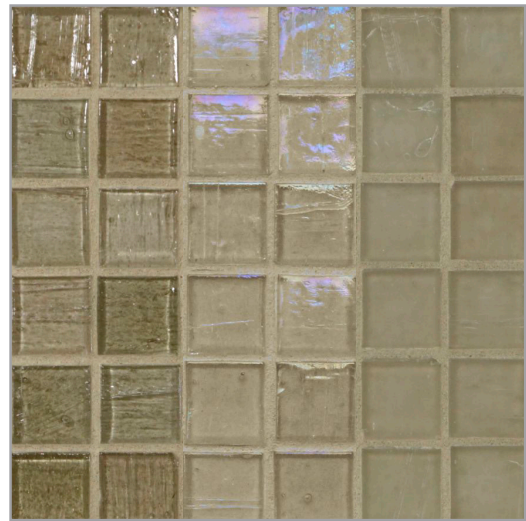

LUNADA
BAYTILE

MIZUMI

Natural | Pearl | Silk
Bright White

Natural | Pearl | Silk
Cloud

Natural | Pearl | Silk
Baby Blue

Natural | Pearl | Silk
Vintage Green

Natural | Pearl | Silk
Tea Leaf

Natural | Pearl | Silk
Conifer

Warm Sand
Available only in Pearl finish

Natural | Pearl | Silk
Shell

Natural | Pearl | Silk
Sunset

Natural | Pearl | Silk
Taupe

Natural | Pearl | Silk
Pine

Natural | Pearl | Silk
Apricot

Natural | Pearl | Silk
Sea Blue

Natural | Pearl | Silk
Kentucky Blue

Natural | Pearl | Silk
French Blue

Natural | Pearl | Silk
English Blue

Natural | Pearl | Silk
Murano Blue

Natural | Pearl | Silk
Night Sky

MIZUMI PATTERNS

$\frac{1}{2} \times \frac{1}{2}$ Mini Mosaic
(11.5mm x 11.5mm)

$\frac{1}{2} \times 4$ Brick
(11.5mm x 100mm)

1 x 4 Brick
(25mm x 100mm)

Rio ($\frac{1}{2} \times 1$ & 1×1) (Natural and Silk)
(11.5mm x 25mm, 25mm x 25mm)

Mizumi [mi-zu-mi]

noun

origin: Japanese

1. *lake*

Lush color inspired by nature defines the Mizumi glass collection. The handmade, single-color glass tiles incorporate waves, bubbles and creases that capture and reflect light with a new level of sophistication. The Mizumi palette consists of 18 thoughtfully curated hues and three finishes that coordinate with commercial and residential spaces of many styles. The tile's smooth edge presents a clean and crisp installation.