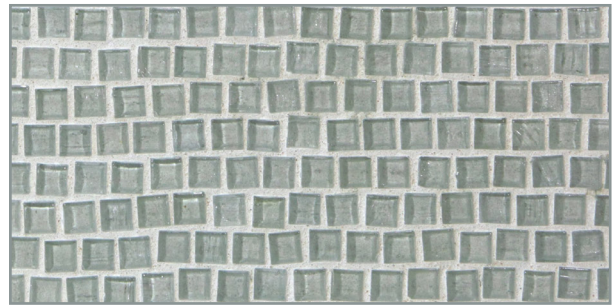

Warm Sand
Available only in Pearl finish

Natural | Pearl | Silk
Shell

Natural | Pearl | Silk
Sunset

Natural | Pearl | Silk
Taupe

Natural | Pearl | Silk
Pine

Natural | Pearl | Silk
Apricot

Natural | Pearl | Silk
Sea Blue

Natural | Pearl | Silk
Kentucky Blue

Natural | Pearl | Silk
French Blue

Natural | Pearl | Silk
English Blue

Natural | Pearl | Silk
Murano Blue

Natural | Pearl | Silk
Night Sky

MIZUMI PATTERNS

$\frac{1}{2} \times \frac{1}{2}$ Mini Mosaic
(11.5mm x 11.5mm)

Pompeii ($\frac{1}{2} \times \frac{1}{2}$)
(11.5mm x 11.5mm)

$\frac{1}{2} \times 1$ Mini Brick
(11.5 mm x 25mm)

1 x 1 Mosaic
(25mm x 25mm)

Martini ($\frac{5}{8} \times 2$)
(16mm x 50mm)

1 x 2 Brick
(25mm x 50mm)

$\frac{1}{2} \times 4$ Brick
(11.5mm x 100mm)

1 x 4 Brick
(25mm x 100mm)

Rio ($\frac{1}{2} \times 1$ & 1×1) (Natural and Silk)
(11.5mm x 25mm, 25mm x 25mm)

Mizumi [mi-zu-mi]

noun

origin: Japanese

1. *lake*

Lush color inspired by nature defines the Mizumi glass collection. The handmade, single-color glass tiles incorporate waves, bubbles and creases that capture and reflect light with a new level of sophistication. The Mizumi palette consists of 18 thoughtfully curated hues and three finishes that coordinate with commercial and residential spaces of many styles. The tile's smooth edge presents a clean and crisp installation.