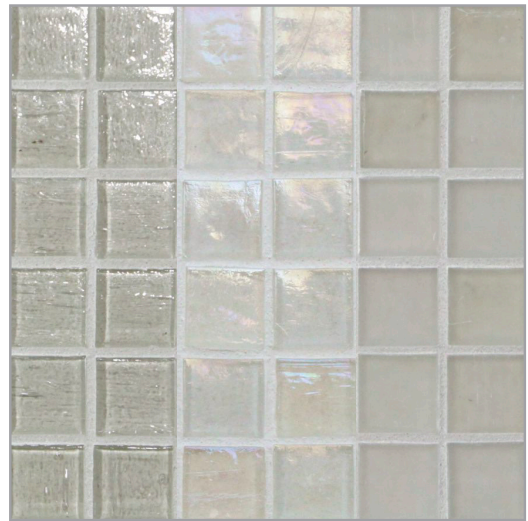

LUNADA
BAYTILE

MIZUMI

Natural | Pearl | Silk
Bright White

Natural | Pearl | Silk
Cloud

Natural | Pearl | Silk
Baby Blue

Natural | Pearl | Silk
Vintage Green

Natural | Pearl | Silk
Tea Leaf

Natural | Pearl | Silk
Conifer

Warm Sand
Available only in Pearl finish

Natural | Pearl | Silk
Shell

Natural | Pearl | Silk
Sunset

Natural | Pearl | Silk
Taupe

Natural | Pearl | Silk
Pine

Natural | Pearl | Silk
Apricot

Natural | Pearl | Silk
Sea Blue

Natural | Pearl | Silk
Kentucky Blue

Natural | Pearl | Silk
French Blue

Natural | Pearl | Silk
English Blue

Natural | Pearl | Silk
Murano Blue

Natural | Pearl | Silk
Night Sky

MIZUMI PATTERNS

$\frac{1}{2} \times \frac{1}{2}$ Mini Mosaic
(11.5mm x 11.5mm)

$\frac{1}{2} \times 4$ Brick
(11.5mm x 100mm)

1 x 4 Brick
(25mm x 100mm)

Rio ($\frac{1}{2} \times 1$ & 1×1) (Natural and Silk)
(11.5mm x 25mm, 25mm x 25mm)

Mizumi [mi-zu-mi]

noun

origin: Japanese

1. *lake*

Lush color inspired by nature defines the Mizumi glass collection. The handmade, single-color glass tiles incorporate waves, bubbles and creases that capture and reflect light with a new level of sophistication. The Mizumi palette consists of 18 thoughtfully curated hues and three finishes that coordinate with commercial and residential spaces of many styles. The tile's smooth edge presents a clean and crisp installation.