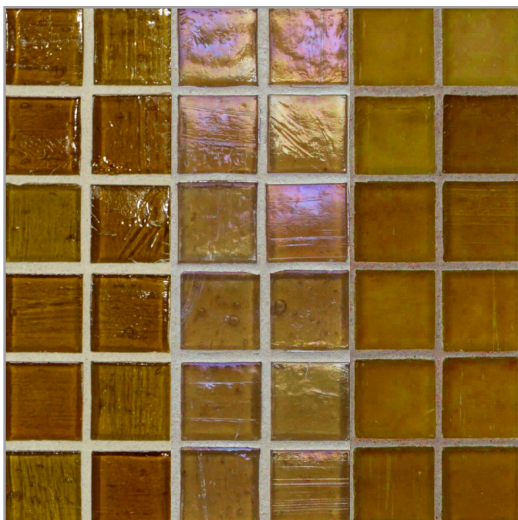

LUNADA
BAYTILE

MIZUMI

Natural | Pearl | Silk
Bright White

Natural | Pearl | Silk
Cloud

Natural | Pearl | Silk
Baby Blue

Natural | Pearl | Silk
Vintage Green

Natural | Pearl | Silk
Tea Leaf

Natural | Pearl | Silk
Conifer

Warm Sand
Available only in Pearl finish

Natural | Pearl | Silk
Shell

Natural | Pearl | Silk
Sunset

Natural | Pearl | Silk
Taupe

Natural | Pearl | Silk
Pine

Natural | Pearl | Silk
Apricot

Natural | Pearl | Silk
Sea Blue

Natural | Pearl | Silk
Kentucky Blue

Natural | Pearl | Silk
French Blue

Natural | Pearl | Silk
English Blue

Natural | Pearl | Silk
Murano Blue

Natural | Pearl | Silk
Night Sky

MIZUMI PATTERNS

$\frac{1}{2} \times \frac{1}{2}$ Mini Mosaic
(11.5mm x 11.5mm)

$\frac{1}{2} \times 4$ Brick
(11.5mm x 100mm)

1 x 4 Brick
(25mm x 100mm)

Rio ($\frac{1}{2} \times 1$ & 1×1) (Natural and Silk)
(11.5mm x 25mm, 25mm x 25mm)

Mizumi [mi-zu-mi]

noun

origin: Japanese

1. *lake*

Lush color inspired by nature defines the Mizumi glass collection. The handmade, single-color glass tiles incorporate waves, bubbles and creases that capture and reflect light with a new level of sophistication. The Mizumi palette consists of 18 thoughtfully curated hues and three finishes that coordinate with commercial and residential spaces of many styles. The tile's smooth edge presents a clean and crisp installation.