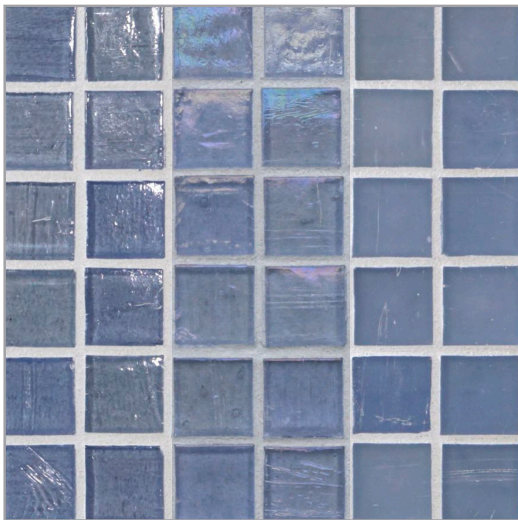

LUNADA
BAYTILE

MIZUMI

Natural | Pearl | Silk
Bright White

Natural | Pearl | Silk
Cloud

Natural | Pearl | Silk
Baby Blue

Natural | Pearl | Silk
Vintage Green

Natural | Pearl | Silk
Tea Leaf

Natural | Pearl | Silk
Conifer

Warm Sand
Available only in Pearl finish

Natural | Pearl | Silk
Shell

Natural | Pearl | Silk
Sunset

Natural | Pearl | Silk
Taupe

Natural | Pearl | Silk
Pine

Natural | Pearl | Silk
Apricot

Natural | Pearl | Silk
Sea Blue

Natural | Pearl | Silk
Kentucky Blue

Natural | Pearl | Silk
French Blue

Natural | Pearl | Silk
English Blue

Natural | Pearl | Silk
Murano Blue

Natural | Pearl | Silk
Night Sky

MIZUMI PATTERNS

$\frac{1}{2} \times \frac{1}{2}$ Mini Mosaic
(11.5mm x 11.5mm)

$\frac{1}{2} \times 4$ Brick
(11.5mm x 100mm)

1 x 4 Brick
(25mm x 100mm)

Rio ($\frac{1}{2} \times 1$ & 1×1) (Natural and Silk)
(11.5mm x 25mm, 25mm x 25mm)

Mizumi [mi-zu-mi]

noun

origin: Japanese

1. *lake*

Lush color inspired by nature defines the Mizumi glass collection. The handmade, single-color glass tiles incorporate waves, bubbles and creases that capture and reflect light with a new level of sophistication. The Mizumi palette consists of 18 thoughtfully curated hues and three finishes that coordinate with commercial and residential spaces of many styles. The tile's smooth edge presents a clean and crisp installation.