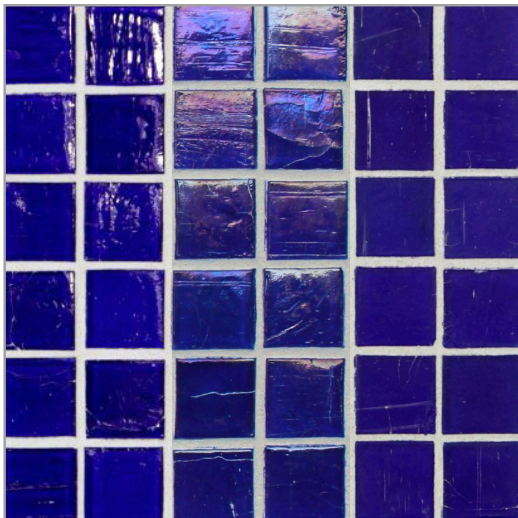

LUNADA
BAYTILE

MIZUMI

Natural | Pearl | Silk
Bright White

Natural | Pearl | Silk
Cloud

Natural | Pearl | Silk
Baby Blue

Natural | Pearl | Silk
Vintage Green

Natural | Pearl | Silk
Tea Leaf

Natural | Pearl | Silk
Conifer

Warm Sand
Available only in Pearl finish

Natural | Pearl | Silk
Shell

Natural | Pearl | Silk
Sunset

Natural | Pearl | Silk
Taupe

Natural | Pearl | Silk
Pine

Natural | Pearl | Silk
Apricot

Natural | Pearl | Silk
Sea Blue

Natural | Pearl | Silk
Kentucky Blue

Natural | Pearl | Silk
French Blue

Natural | Pearl | Silk
English Blue

Natural | Pearl | Silk
Murano Blue

Natural | Pearl | Silk
Night Sky

MIZUMI PATTERNS

$\frac{1}{2} \times \frac{1}{2}$ Mini Mosaic
(11.5mm x 11.5mm)

$\frac{1}{2} \times 4$ Brick
(11.5mm x 100mm)

1 x 4 Brick
(25mm x 100mm)

Rio ($\frac{1}{2} \times 1$ & 1×1) (Natural and Silk)
(11.5mm x 25mm, 25mm x 25mm)

Mizumi [mi-zu-mi]

noun

origin: Japanese

1. *lake*

Lush color inspired by nature defines the Mizumi glass collection. The handmade, single-color glass tiles incorporate waves, bubbles and creases that capture and reflect light with a new level of sophistication. The Mizumi palette consists of 18 thoughtfully curated hues and three finishes that coordinate with commercial and residential spaces of many styles. The tile's smooth edge presents a clean and crisp installation.