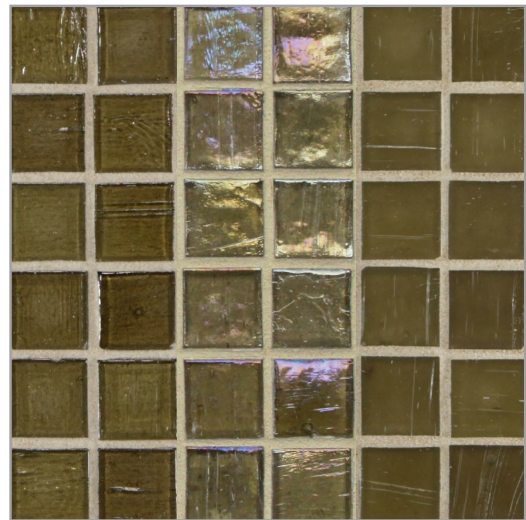

LUNADA
BAYTILE

MIZUMI

Natural | Pearl | Silk
Bright White

Natural | Pearl | Silk
Cloud

Natural | Pearl | Silk
Baby Blue

Natural | Pearl | Silk
Vintage Green

Natural | Pearl | Silk
Tea Leaf

Natural | Pearl | Silk
Conifer

Warm Sand
Available only in Pearl finish

Natural | Pearl | Silk
Shell

Natural | Pearl | Silk
Sunset

Natural | Pearl | Silk
Taupe

Natural | Pearl | Silk
Pine

Natural | Pearl | Silk
Apricot

Natural | Pearl | Silk
Sea Blue

Natural | Pearl | Silk
Kentucky Blue

Natural | Pearl | Silk
French Blue

Natural | Pearl | Silk
English Blue

Natural | Pearl | Silk
Murano Blue

Natural | Pearl | Silk
Night Sky

MIZUMI PATTERNS

$\frac{1}{2} \times \frac{1}{2}$ Mini Mosaic
(11.5mm x 11.5mm)

$\frac{1}{2} \times 4$ Brick
(11.5mm x 100mm)

1 x 4 Brick
(25mm x 100mm)

Rio ($\frac{1}{2} \times 1$ & 1×1) (Natural and Silk)
(11.5mm x 25mm, 25mm x 25mm)

Mizumi [mi-zu-mi]

noun

origin: Japanese

1. *lake*

Lush color inspired by nature defines the Mizumi glass collection. The handmade, single-color glass tiles incorporate waves, bubbles and creases that capture and reflect light with a new level of sophistication. The Mizumi palette consists of 18 thoughtfully curated hues and three finishes that coordinate with commercial and residential spaces of many styles. The tile's smooth edge presents a clean and crisp installation.