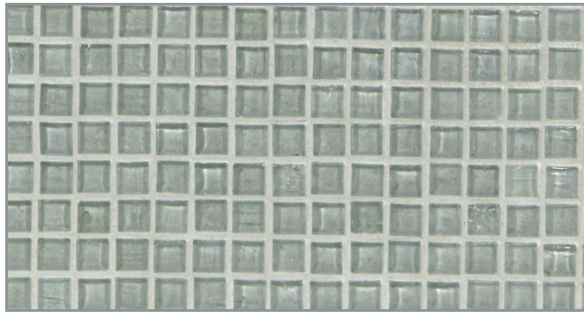

Warm Sand
Available only in Pearl finish

Natural | Pearl | Silk
Shell

Natural | Pearl | Silk
Sunset

Natural | Pearl | Silk
Taupe

Natural | Pearl | Silk
Pine

Natural | Pearl | Silk
Apricot

Natural | Pearl | Silk
Sea Blue

Natural | Pearl | Silk
Kentucky Blue

Natural | Pearl | Silk
French Blue

Natural | Pearl | Silk
English Blue

Natural | Pearl | Silk
Murano Blue

Natural | Pearl | Silk
Night Sky

MIZUMI PATTERNS

$\frac{1}{2} \times \frac{1}{2}$ Mini Mosaic
(11.5mm x 11.5mm)

Pompeii ($\frac{1}{2} \times \frac{1}{2}$)
(11.5mm x 11.5mm)

$\frac{1}{2} \times 1$ Mini Brick
(11.5 mm x 25mm)

1 x 1 Mosaic
(25mm x 25mm)

Martini ($\frac{5}{8} \times 2$)
(16mm x 50mm)

1 x 2 Brick
(25mm x 50mm)

$\frac{1}{2} \times 4$ Brick
(11.5mm x 100mm)

1 x 4 Brick
(25mm x 100mm)

Rio ($\frac{1}{2} \times 1$ & 1×1) (Natural and Silk)
(11.5mm x 25mm, 25mm x 25mm)

Mizumi [mi-zu-mi]

noun

origin: Japanese

1. *lake*

Lush color inspired by nature defines the Mizumi glass collection. The handmade, single-color glass tiles incorporate waves, bubbles and creases that capture and reflect light with a new level of sophistication. The Mizumi palette consists of 18 thoughtfully curated hues and three finishes that coordinate with commercial and residential spaces of many styles. The tile's smooth edge presents a clean and crisp installation.