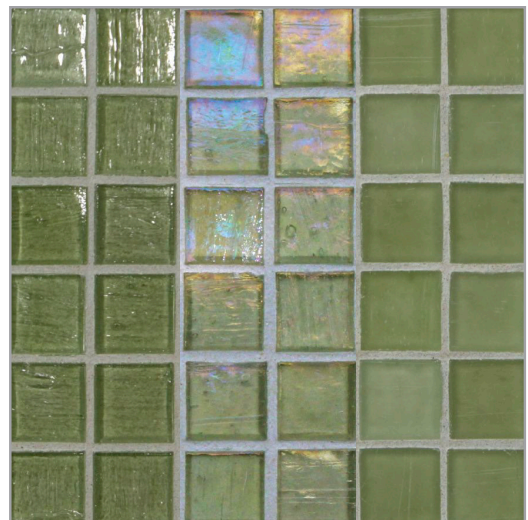

LUNADA
BAYTILE

MIZUMI

Natural | Pearl | Silk
Bright White

Natural | Pearl | Silk
Cloud

Natural | Pearl | Silk
Baby Blue

Natural | Pearl | Silk
Vintage Green

Natural | Pearl | Silk
Tea Leaf

Natural | Pearl | Silk
Conifer

Warm Sand
Available only in Pearl finish

Natural | Pearl | Silk
Shell

Natural | Pearl | Silk
Sunset

Natural | Pearl | Silk
Taupe

Natural | Pearl | Silk
Pine

Natural | Pearl | Silk
Apricot

Natural | Pearl | Silk
Sea Blue

Natural | Pearl | Silk
Kentucky Blue

Natural | Pearl | Silk
French Blue

Natural | Pearl | Silk
English Blue

Natural | Pearl | Silk
Murano Blue

Natural | Pearl | Silk
Night Sky

MIZUMI PATTERNS

$\frac{1}{2} \times \frac{1}{2}$ Mini Mosaic
(11.5mm x 11.5mm)

$\frac{1}{2} \times 4$ Brick
(11.5mm x 100mm)

1 x 4 Brick
(25mm x 100mm)

Rio ($\frac{1}{2} \times 1$ & 1×1) (Natural and Silk)
(11.5mm x 25mm, 25mm x 25mm)

Mizumi [mi-zu-mi]

noun

origin: Japanese

1. *lake*

Lush color inspired by nature defines the Mizumi glass collection. The handmade, single-color glass tiles incorporate waves, bubbles and creases that capture and reflect light with a new level of sophistication. The Mizumi palette consists of 18 thoughtfully curated hues and three finishes that coordinate with commercial and residential spaces of many styles. The tile's smooth edge presents a clean and crisp installation.