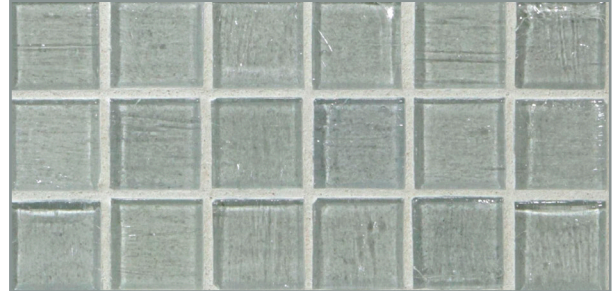

Warm Sand
Available only in Pearl finish

Natural | Pearl | Silk
Shell

Natural | Pearl | Silk
Sunset

Natural | Pearl | Silk
Taupe

Natural | Pearl | Silk
Pine

Natural | Pearl | Silk
Apricot

Natural | Pearl | Silk
Sea Blue

Natural | Pearl | Silk
Kentucky Blue

Natural | Pearl | Silk
French Blue

Natural | Pearl | Silk
English Blue

Natural | Pearl | Silk
Murano Blue

Natural | Pearl | Silk
Night Sky

MIZUMI PATTERNS

$\frac{1}{2} \times \frac{1}{2}$ Mini Mosaic
(11.5mm x 11.5mm)

Pompeii ($\frac{1}{2} \times \frac{1}{2}$)
(11.5mm x 11.5mm)

$\frac{1}{2} \times 1$ Mini Brick
(11.5 mm x 25mm)

1 x 1 Mosaic
(25mm x 25mm)

Martini ($\frac{5}{8} \times 2$)
(16mm x 50mm)

1 x 2 Brick
(25mm x 50mm)

$\frac{1}{2} \times 4$ Brick
(11.5mm x 100mm)

1 x 4 Brick
(25mm x 100mm)

Rio ($\frac{1}{2} \times 1$ & 1×1) (Natural and Silk)
(11.5mm x 25mm, 25mm x 25mm)

Mizumi [mi-zu-mi]

noun

origin: Japanese

1. *lake*

Lush color inspired by nature defines the Mizumi glass collection. The handmade, single-color glass tiles incorporate waves, bubbles and creases that capture and reflect light with a new level of sophistication. The Mizumi palette consists of 18 thoughtfully curated hues and three finishes that coordinate with commercial and residential spaces of many styles. The tile's smooth edge presents a clean and crisp installation.