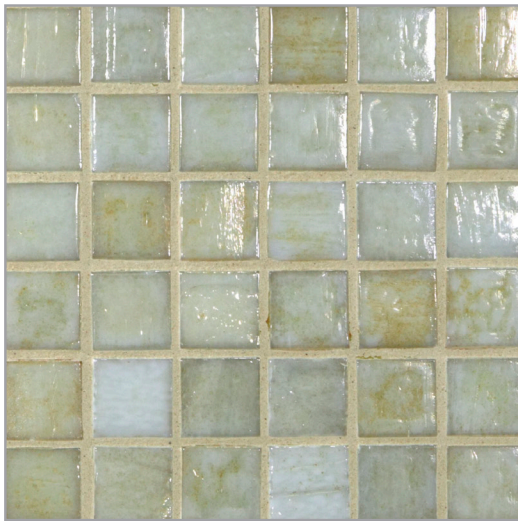

LUNADA
BAYTILE

MIZUMI

Natural | Pearl | Silk
Bright White

Natural | Pearl | Silk
Cloud

Natural | Pearl | Silk
Baby Blue

Natural | Pearl | Silk
Vintage Green

Natural | Pearl | Silk
Tea Leaf

Natural | Pearl | Silk
Conifer

Warm Sand
Available only in Pearl finish

Natural | Pearl | Silk
Shell

Natural | Pearl | Silk
Sunset

Natural | Pearl | Silk
Taupe

Natural | Pearl | Silk
Pine

Natural | Pearl | Silk
Apricot

Natural | Pearl | Silk
Sea Blue

Natural | Pearl | Silk
Kentucky Blue

Natural | Pearl | Silk
French Blue

Natural | Pearl | Silk
English Blue

Natural | Pearl | Silk
Murano Blue

Natural | Pearl | Silk
Night Sky

MIZUMI PATTERNS

$\frac{1}{2} \times \frac{1}{2}$ Mini Mosaic
(11.5mm x 11.5mm)

$\frac{1}{2} \times 4$ Brick
(11.5mm x 100mm)

1 x 4 Brick
(25mm x 100mm)

Rio ($\frac{1}{2} \times 1$ & 1×1) (Natural and Silk)
(11.5mm x 25mm, 25mm x 25mm)

Mizumi [mi-zu-mi]

noun

origin: Japanese

1. *lake*

Lush color inspired by nature defines the Mizumi glass collection. The handmade, single-color glass tiles incorporate waves, bubbles and creases that capture and reflect light with a new level of sophistication. The Mizumi palette consists of 18 thoughtfully curated hues and three finishes that coordinate with commercial and residential spaces of many styles. The tile's smooth edge presents a clean and crisp installation.