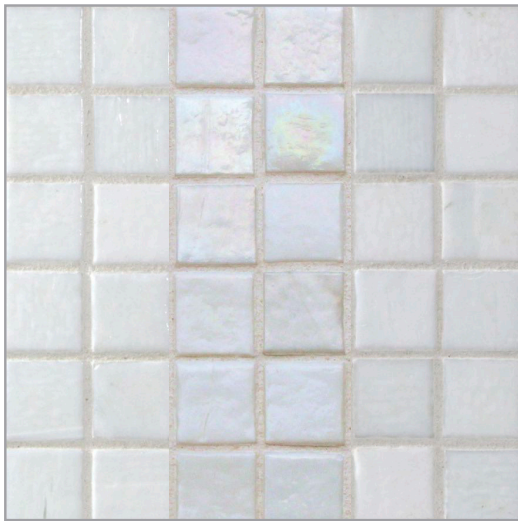

LUNADA
BAYTILE

MIZUMI

Natural | Pearl | Silk
Bright White

Natural | Pearl | Silk
Cloud

Natural | Pearl | Silk
Baby Blue

Natural | Pearl | Silk
Vintage Green

Natural | Pearl | Silk
Tea Leaf

Natural | Pearl | Silk
Conifer

Warm Sand
Available only in Pearl finish

Natural | Pearl | Silk
Shell

Natural | Pearl | Silk
Sunset

Natural | Pearl | Silk
Taupe

Natural | Pearl | Silk
Pine

Natural | Pearl | Silk
Apricot

Natural | Pearl | Silk
Sea Blue

Natural | Pearl | Silk
Kentucky Blue

Natural | Pearl | Silk
French Blue

Natural | Pearl | Silk
English Blue

Natural | Pearl | Silk
Murano Blue

Natural | Pearl | Silk
Night Sky

MIZUMI PATTERNS

$\frac{1}{2} \times \frac{1}{2}$ Mini Mosaic
(11.5mm x 11.5mm)

$\frac{1}{2} \times 4$ Brick
(11.5mm x 100mm)

1 x 4 Brick
(25mm x 100mm)

Rio ($\frac{1}{2} \times 1$ & 1×1) (Natural and Silk)
(11.5mm x 25mm, 25mm x 25mm)

Mizumi [mi-zu-mi]

noun

origin: Japanese

1. *lake*

Lush color inspired by nature defines the Mizumi glass collection. The handmade, single-color glass tiles incorporate waves, bubbles and creases that capture and reflect light with a new level of sophistication. The Mizumi palette consists of 18 thoughtfully curated hues and three finishes that coordinate with commercial and residential spaces of many styles. The tile's smooth edge presents a clean and crisp installation.