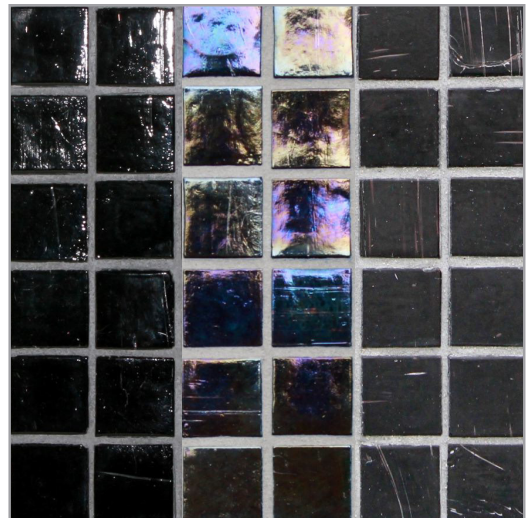

Warm Sand
Available only in Pearl finish

Natural | Pearl | Silk
Shell

Natural | Pearl | Silk
Sunset

Natural | Pearl | Silk
Taupe

Natural | Pearl | Silk
Pine

Natural | Pearl | Silk
Apricot

Natural | Pearl | Silk
Sea Blue

Natural | Pearl | Silk
Kentucky Blue

Natural | Pearl | Silk
French Blue

Natural | Pearl | Silk
English Blue

Natural | Pearl | Silk
Murano Blue

Natural | Pearl | Silk
Night Sky

MIZUMI PATTERNS

$\frac{1}{2} \times \frac{1}{2}$ Mini Mosaic
(11.5mm x 11.5mm)

$\frac{1}{2} \times 4$ Brick
(11.5mm x 100mm)

1 x 4 Brick
(25mm x 100mm)

Rio ($\frac{1}{2} \times 1$ & 1×1) (Natural and Silk)
(11.5mm x 25mm, 25mm x 25mm)

Mizumi [mi-zu-mi]

noun

origin: Japanese

1. *lake*

Lush color inspired by nature defines the Mizumi glass collection. The handmade, single-color glass tiles incorporate waves, bubbles and creases that capture and reflect light with a new level of sophistication. The Mizumi palette consists of 18 thoughtfully curated hues and three finishes that coordinate with commercial and residential spaces of many styles. The tile's smooth edge presents a clean and crisp installation.