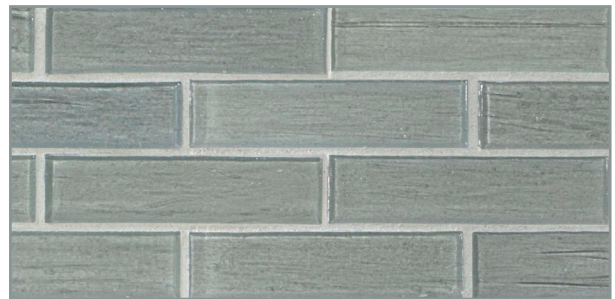

Natural | Pearl | Silk
Kentucky Blue

Natural | Pearl | Silk
French Blue

Natural | Pearl | Silk
English Blue

Natural | Pearl | Silk
Murano Blue

Natural | Pearl | Silk
Night Sky

MIZUMI PATTERNS

$\frac{1}{2} \times \frac{1}{2}$ Mini Mosaic
(11.5mm x 11.5mm)

Pompeii ($\frac{1}{2} \times \frac{1}{2}$)
(11.5mm x 11.5mm)

$\frac{1}{2} \times 1$ Mini Brick
(11.5 mm x 25mm)

1 x 1 Mosaic
(25mm x 25mm)

Martini ($\frac{5}{8} \times 2$)
(16mm x 50mm)

1 x 2 Brick
(25mm x 50mm)

$\frac{1}{2} \times 4$ Brick
(11.5mm x 100mm)

1 x 4 Brick
(25mm x 100mm)

Rio ($\frac{1}{2} \times 1$ & 1×1) (Natural and Silk)
(11.5mm x 25mm, 25mm x 25mm)

Mizumi [mi-zu-mi]

noun

origin: Japanese

1. *lake*

Lush color inspired by nature defines the Mizumi glass collection. The handmade, single-color glass tiles incorporate waves, bubbles and creases that capture and reflect light with a new level of sophistication. The Mizumi palette consists of 18 thoughtfully curated hues and three finishes that coordinate with commercial and residential spaces of many styles. The tile's smooth edge presents a clean and crisp installation.