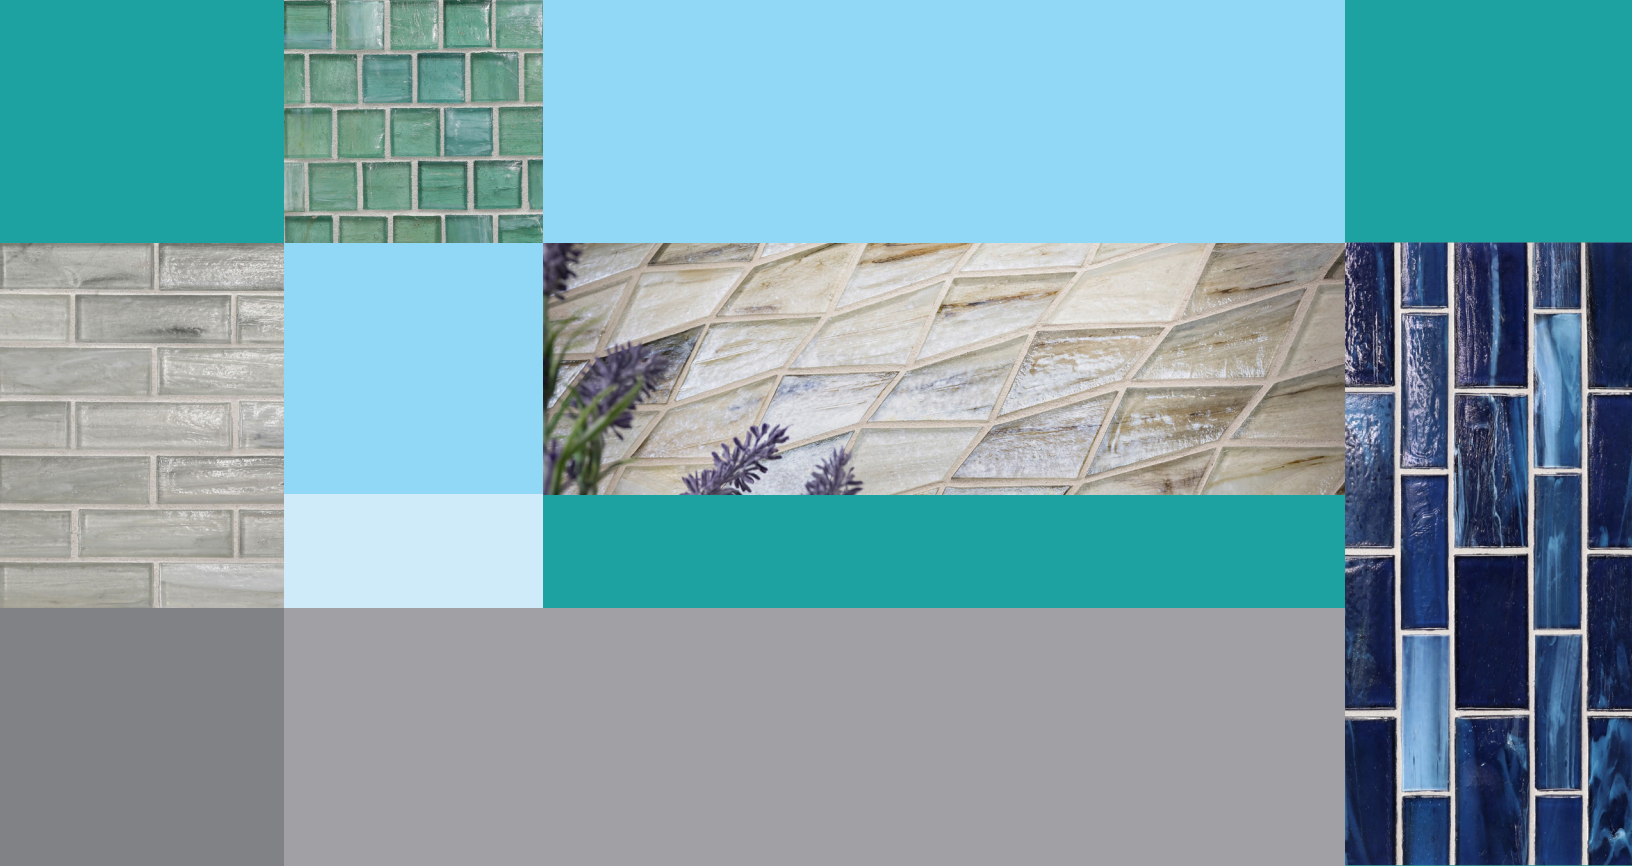

Zenith Pearl

Aerial Natural

Aerial Pearl

Everglades Natural

Everglades Pearl

Fathom Natural

Fathom Pearl

Lapis

Add the feeling of lightness and buoyancy to any design with Lapis, a collection of semi-opaque glass mosaics from Lunada Bay Tile. The glistening colors in this collection of airy, delicately textured glass tiles elevate the space and rouse the imagination. Perfect for both residential and commercial spaces.