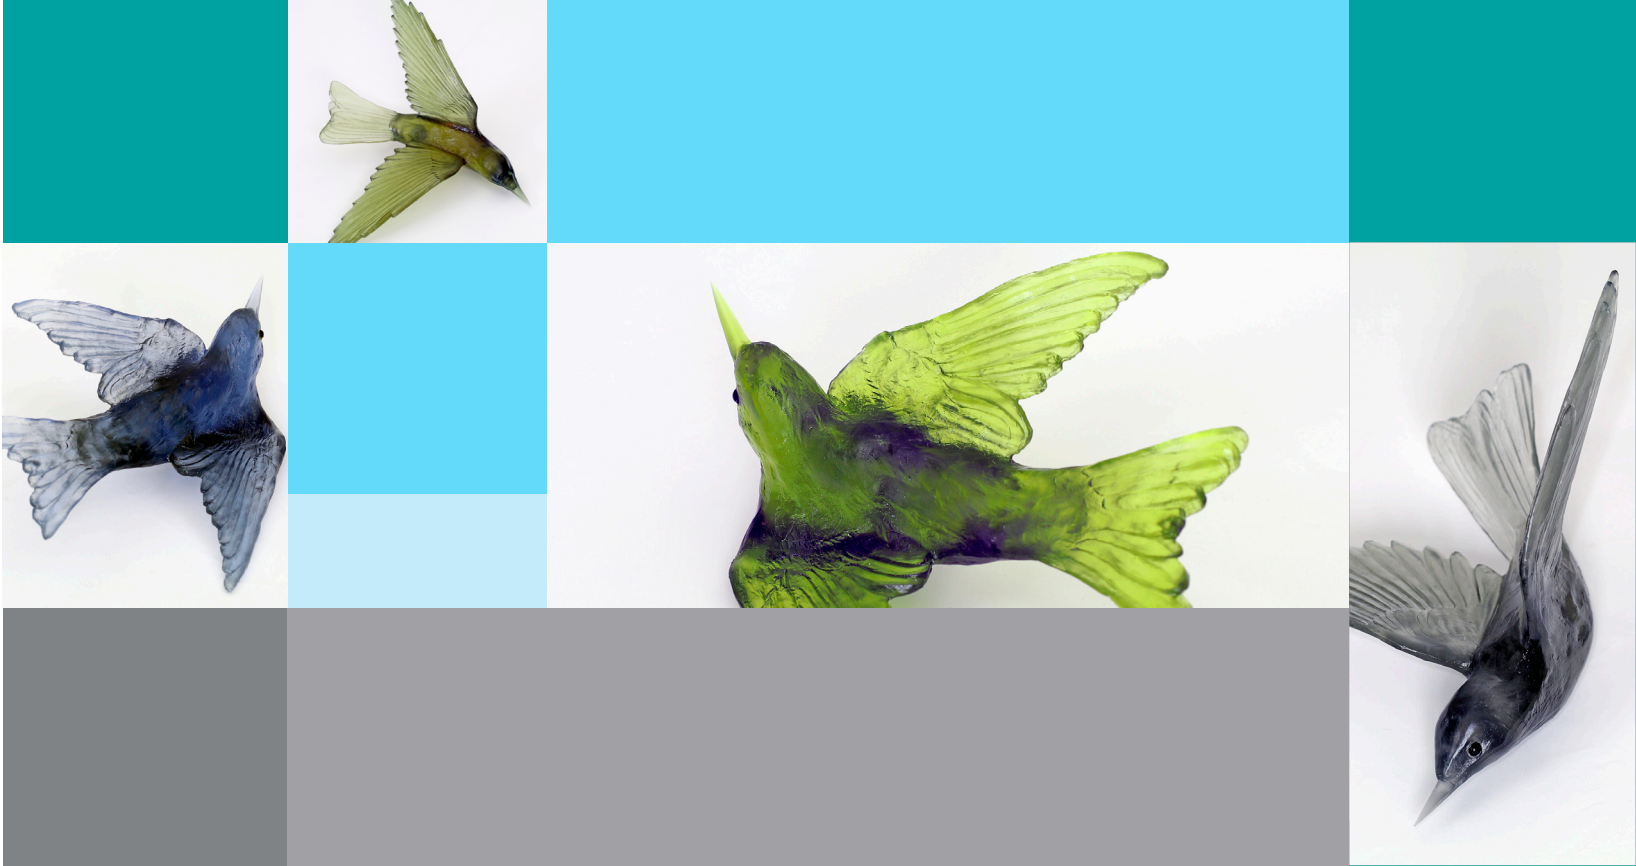

LUNADA  
BAYTILE

BIRDSCAPE

# BIRDSCAPE STYLES

Color Shown: Deep Sky

**Nightingale** 6-1/2 x 7"

**Sparrow** 6 x 6-1/2"

**Swallow** 6 x 6-1/2"

Harvest

Pasture

Ethos

## Birdscape

Lunada Bay Tile expands its passion for the breathtaking beauty of art glass with Birdscape. The handmade collection draws on a fusion of glassmaking traditions to create one-of-a-kind works of art. Each of these delicate avian creatures is lovingly crafted using a lost wax technique, which uses a hand-carved wax mold, plaster, and molten glass. Beautiful details in the feathers, wings, and tails make each bird a unique treasure. Create your own narrative by displaying the birds individually or as an installation that emulates a flock of birds in flight.